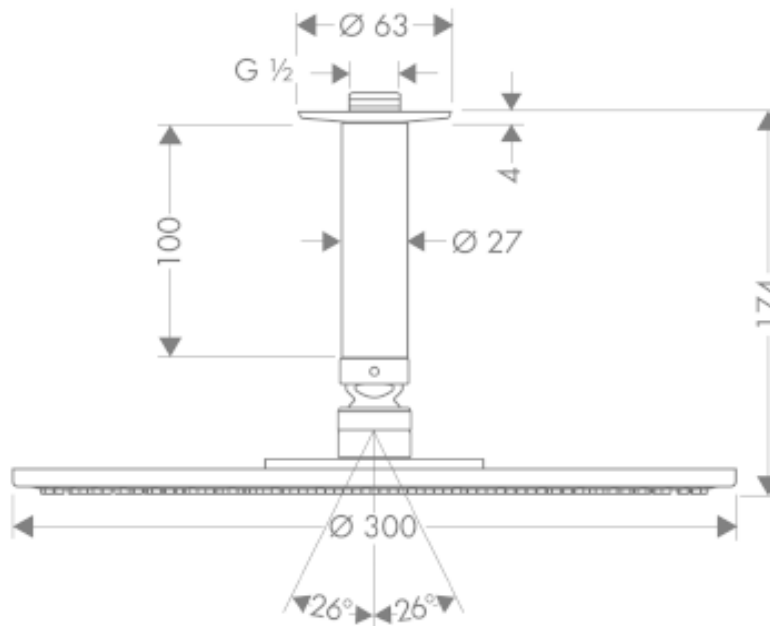

SPECIFICATION SHEET - fittings

BRAND:	hansgrohe	Product Photo:
ORIGIN:	Germany	
SERIES:	Overhead Showers	
PRODUCT DESCRIPTION:	Raindance 300 Air 1jet overhead shower • spray type: RainAir spray • with ceiling connector 100mm • Flow rate: 19 l./min. at 3 bar	
MODEL No.	27494 000	
FINISH/COLOUR:	Chrome-plated	
DIMENSIONS:	Ø300mm	
OPTIONAL MATCHING PARTS:		

Technical Informations: Suitable for continous flow water heater

REMINDER:	Pipe flushing must be done before faucets are installed. Failure to do so voids the warranty.
	Do not use cleaners containing abrasive cleansers, ammonia, bleach, acids, waxes, alcohol, solvents or other products not recommended for chrome.
	All information is for reference only, installation shall always be based on the actual product delivered.