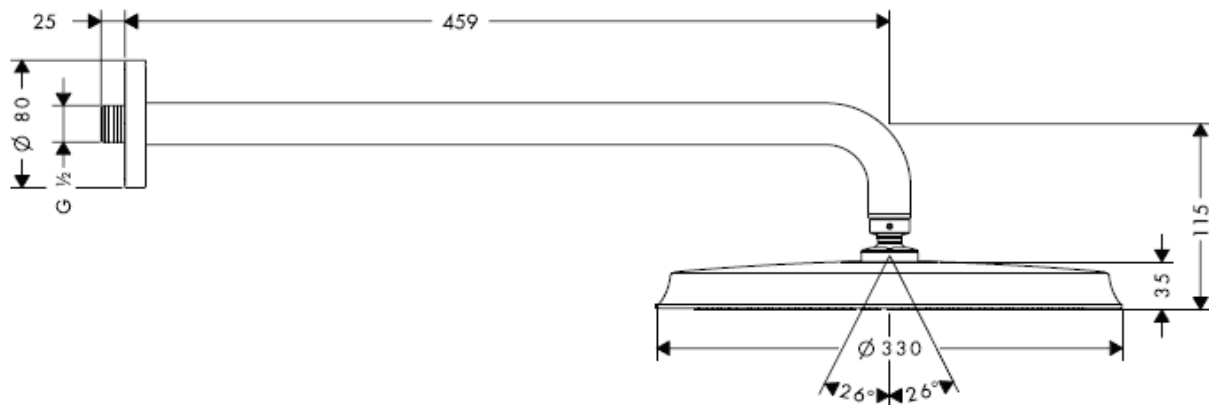

SPECIFICATION SHEET - fittings

BRAND:	hansgrohe	Product Photo:
ORIGIN:	Germany	
SERIES:	Overhead Showers	
PRODUCT DESCRIPTION:	Raindance Classic 300 Air 1jet overhead shower • RainAir spray • wall shower arm projection 390mm • Flow rate: 19 l./min. at 3 bar	
MODEL No.	27430 000	
FINISH/COLOUR:	Chrome-plated	
DIMENSIONS:	Ø330mm	
OPTIONAL MATCHING PARTS:		

Technical Informations: Suitable for continous flow water heater

REMINDER:	Pipe flushing must be done before faucets are installed. Failure to do so voids the warranty.
	Do not use cleaners containing abrasive cleansers, ammonia, bleach, acids, waxes, alcohol, solvents or other products not recommended for chrome.
	All information is for reference only, installation shall always be based on the actual product delivered.