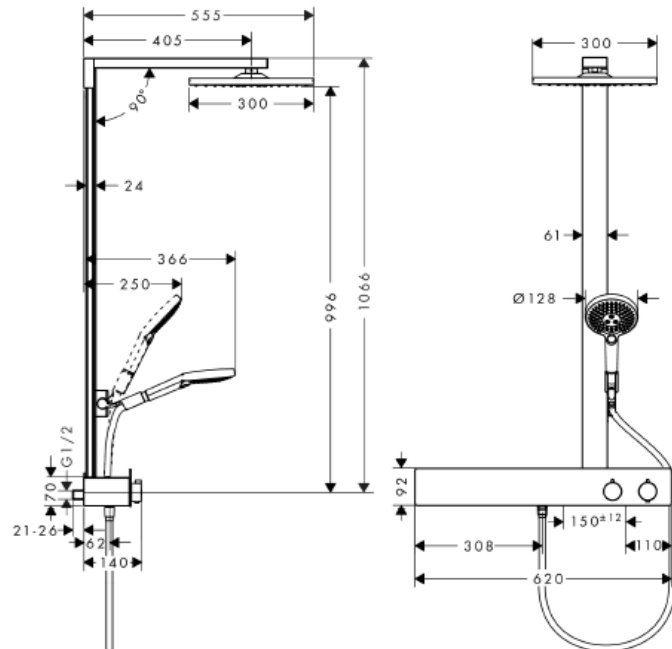

SPECIFICATION SHEET - fittings

BRAND:	hangrohe	Product Photo:
ORIGIN:	Germany	
SERIES:	Raindance E	
PRODUCT DESCRIPTION:	Showerpipes 300 1jet EcoSmart with ShowerTablet 600 • spray type: RainAir • flow rate RainAir spray: 9 l/min	
MODEL No.	27364 000	
FINISH/COLOUR:	Chrome-plated	
DIMENSIONS:		
OPTIONAL MATCHING PARTS:		

Technical Informations: Suitable for continous flow water heater

REMINDER:	Pipe flushing must be done before faucets are installed. Failure to do so voids the warranty. Do not use cleaners containing abrasive cleansers, ammonia, bleach, acids, waxes, alcohol, solvents or other products not recommended for chrome. All information is for reference only, installation shall always be based on the actual product delivered.