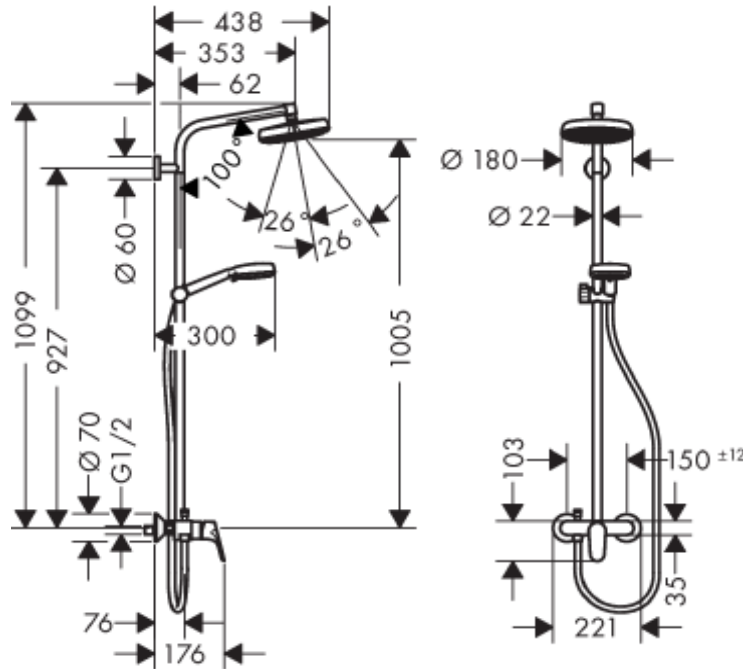

## SPECIFICATION SHEET - fittings

<b>BRAND:</b>	<b>hangrohe</b>	<b>Product Photo:</b> 
<b>ORIGIN:</b>	Germany	
<b>SERIES:</b>	<b>Shower Pipes</b>	
<b>PRODUCT DESCRIPTION:</b>	Crometta 160 2jet single lever shower pipe set with Crometta 160 overhead shower & Crometta 100 handshower • spray type: Rain • flow rate: 16 l/min	
<b>MODEL No.</b>	27266 400	
<b>FINISH/COLOUR:</b>	White / Chrome	
<b>DIMENSIONS:</b>		
<b>OPTIONAL MATCHING PARTS:</b>		

**Technical Informations:** Suitable for continous flow water heater

**REMINDER:** Pipe flushing must be done before faucets are installed. Failure to do so voids the warranty.  
 Do not use cleaners containing abrasive cleansers, ammonia, bleach, acids, waxes, alcohol, solvents or other products not recommended for chrome.  
 All information is for reference only, installation shall always be based on the actual product delivered.