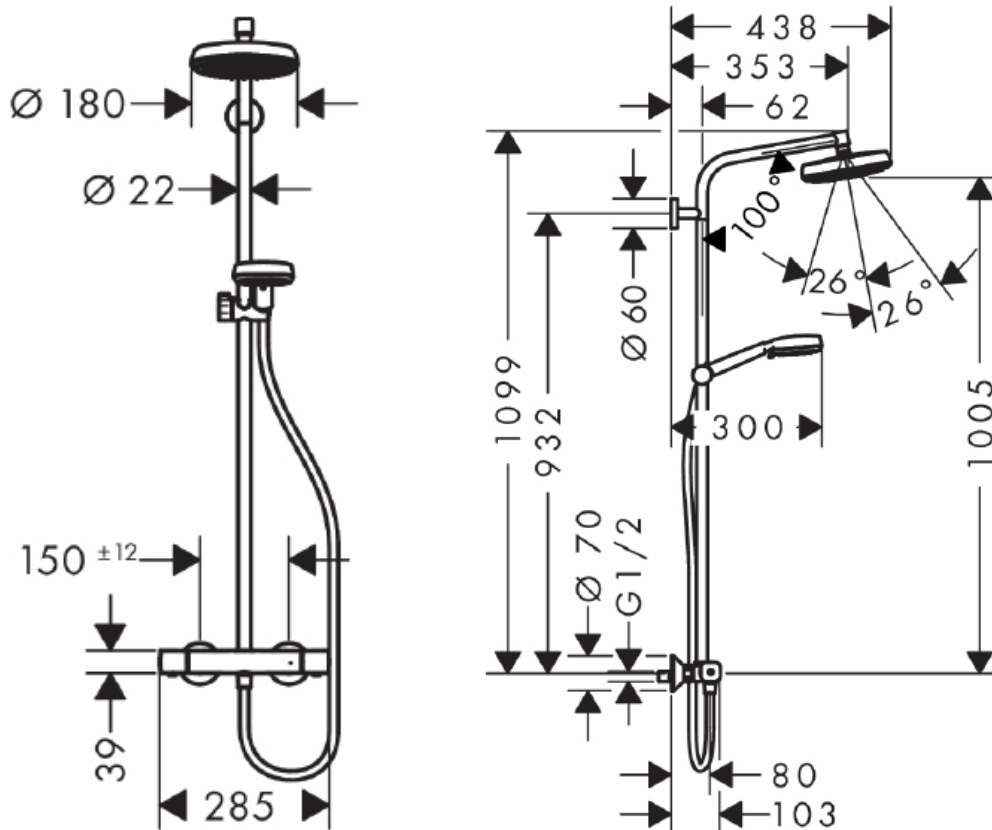

SPECIFICATION SHEET - fittings

BRAND:	hangrohe	Product Photo:
ORIGIN:	Germany	
SERIES:	Shower Pipes	
PRODUCT DESCRIPTION:	Crometta 160 2jet thermostatic shower pipe set • spray type: Rain • flow rate Rain spray: 17 l/min	
MODEL No.	27264 400	
FINISH/COLOUR:	White / Chrome	
DIMENSIONS:		
OPTIONAL MATCHING PARTS:		

Technical Informations: Suitable for continous flow water heater

REMINDER: Pipe flushing must be done before faucets are installed. Failure to do so voids the warranty.

Do not use cleaners containing abrasive cleansers, ammonia, bleach, acids, waxes, alcohol, solvents or other products not recommended for chrome.

All information is for reference only, installation shall always be based on the actual product delivered.