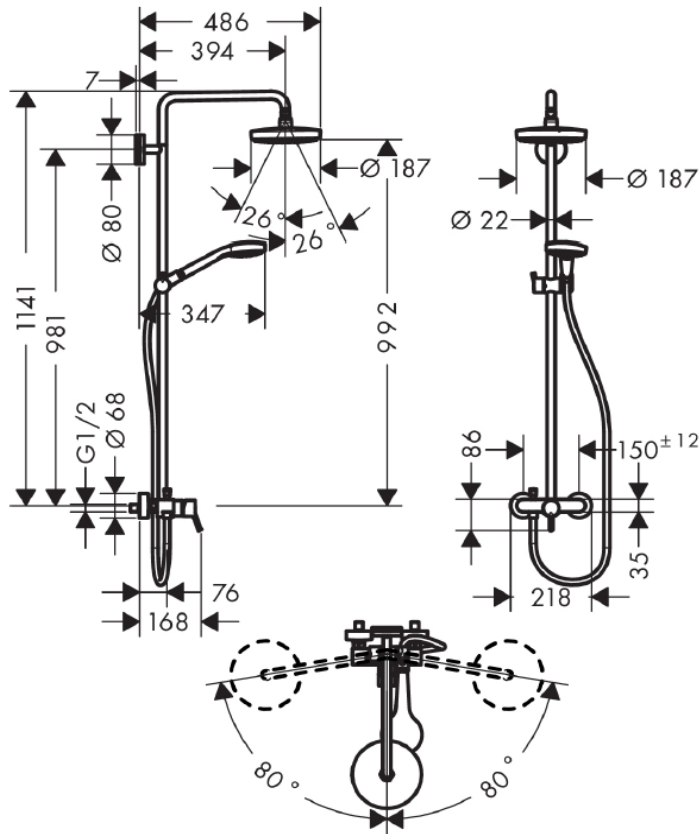

SPECIFICATION SHEET - fittings

BRAND:	hangrohe	Product Photo:
ORIGIN:	Germany	
SERIES:	Shower Pipes	
PRODUCT DESCRIPTION:	Croma Select S 180 2jet single lever shower pipe set • flow rate: 16 l/min • spray type: Rain, IntenseRain	
MODEL No.	27255 400	
FINISH/COLOUR:	White / Chrome	
DIMENSIONS:		
OPTIONAL MATCHING PARTS:		

Technical Informations: Suitable for continous flow water heater

REMINDER: Pipe flushing must be done before faucets are installed. Failure to do so voids the warranty.

Do not use cleaners containing abrasive cleansers, ammonia, bleach, acids, waxes, alcohol, solvents or other products not recommended for chrome.

All information is for reference only, installation shall always be based on the actual product delivered.