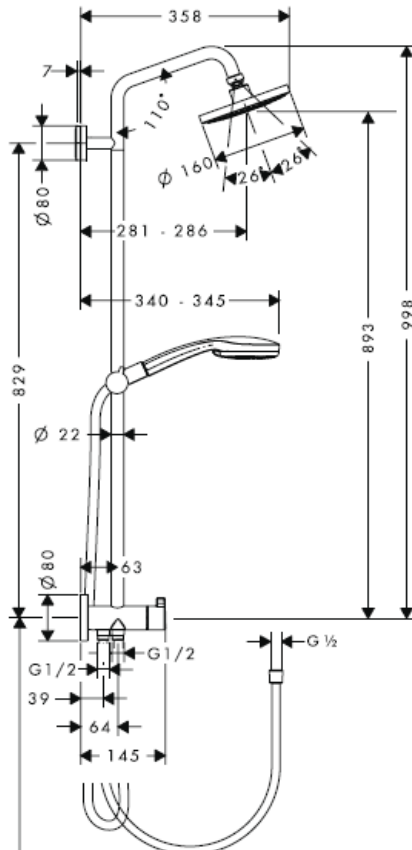

SPECIFICATION SHEET - fittings

| | | |
|---------------------------------|--|--|
| BRAND: | hangrohe | Product Photo:  |
| ORIGIN: | Germany | |
| SERIES: | Shower Pipes | |
| PRODUCT DESCRIPTION: | Croma 100 Reno shower pipe set with connection hose to mixer | |
| MODEL No. | 27139 000 | |
| FINISH/COLOUR: | Chrome-plated | |
| DIMENSIONS: | | |
| OPTIONAL MATCHING PARTS: | | |

Technical Informations: Suitable for continous flow water heater

| | |
|------------------|---|
| REMINDER: | <p style="color: magenta;">Pipe flushing must be done before faucets are installed. Failure to do so voids the warranty.</p> <p>Do not use cleaners containing abrasive cleansers, ammonia, bleach, acids, waxes, alcohol, solvents or other products not recommended for chrome.</p> <p>All information is for reference only, installation shall always be based on the actual product delivered.</p> |
|------------------|---|