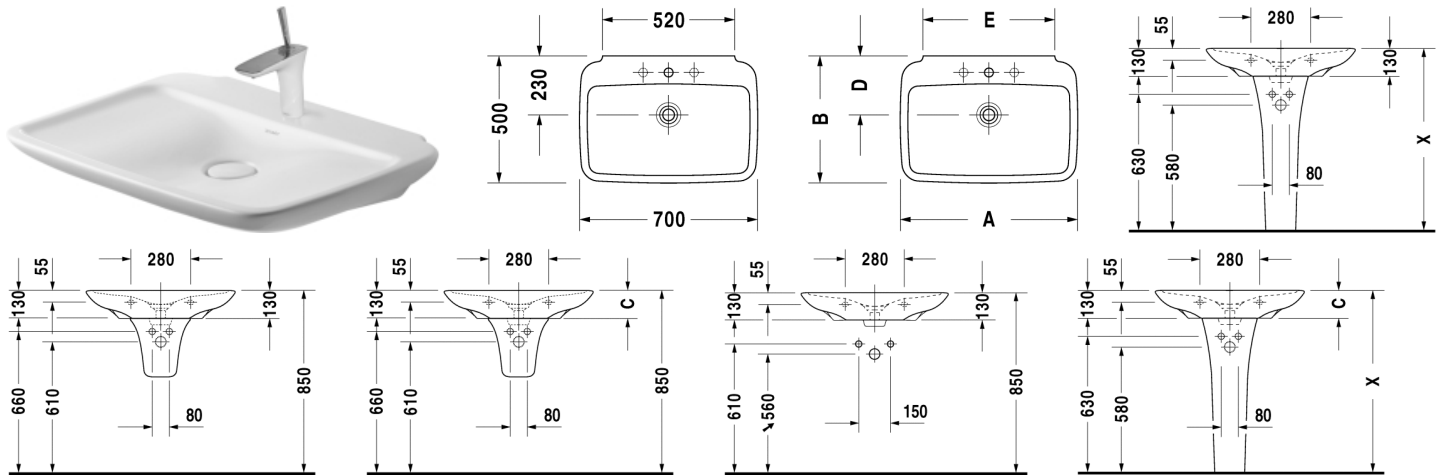

**Washbasin # 270070..00 / 270070..30**

< 700 mm >

PuraVida

Washbasin	Dimension	Weight	Order number
without overflow, with tap platform, ceramic covered slotted waste included, 700 mm			
<b>Colors</b>			
00 White Alpin			
<b>Variant</b>			
700 mm ●	700 x 500 mm	17,100 kg	270070..00
700 mm(Kopie) ●●●	700 x 500 mm	17,100 kg	270070..30
<b>Accessories</b>			
Pedestal	-	12,800 kg	085810
Siphon cover	-	6,000 kg	085812
Design Siphon	-	1,500 kg	005036
Design angle valve	1/2" mm	0,500 kg	003045

All drawings contain the necessary measurements which are subject to standard tolerances. They are stated in mm and are non-binding. Exact measurements, in particular for customised installation scenarios, can only be taken from the finished ceramic piece.