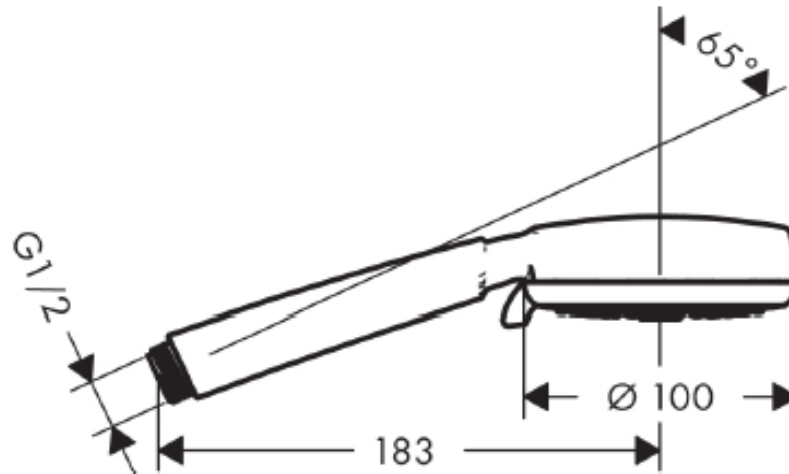

SPECIFICATION SHEET - fittings

BRAND:	hansgrohe	Product Photo:
ORIGIN:	Germany	
SERIES:	Handshowers	
PRODUCT DESCRIPTION:	Crometta 100 Vario handshower • with Rain, Normal, Shampoo & Massage sprays • Flow rate: 18 l/min. at 3 bar	
MODEL No.	26824 400	
FINISH/COLOUR:	White/Chrome	
DIMENSIONS:		
OPTIONAL MATCHING PARTS:		

Technical Informations: Suitable for continous flow water heater

REMINDER:	Pipe flushing must be done before faucets are installed. Failure to do so voids the warranty.
	Do not use cleaners containing abrasive cleansers, ammonia, bleach, acids, waxes, alcohol, solvents or other products not recommended for chrome.
	All information is for reference only, installation shall always be based on the actual product delivered.