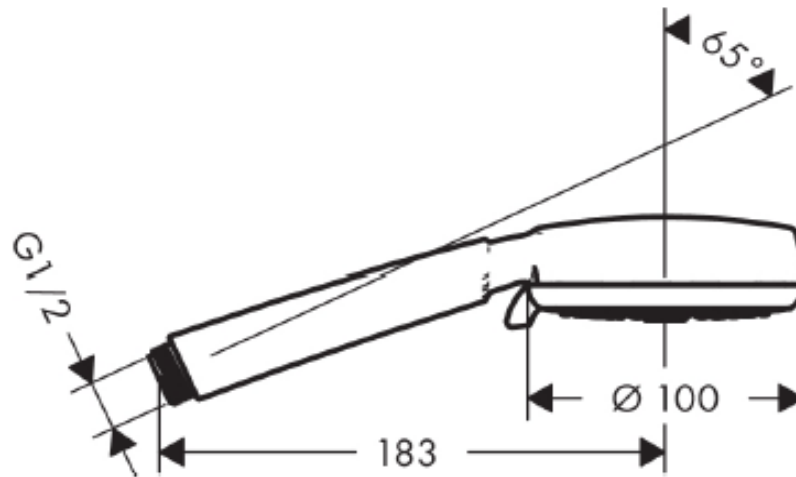

SPECIFICATION SHEET - fittings

BRAND:	hansgrohe	Product Photo:
ORIGIN:	Germany	
SERIES:	Handshowers	
PRODUCT DESCRIPTION:	Crometta 100 Multi handshower • with Rain, TurboRain & Massage sprays • Flow rate: 19 l/min. at 3 bar	
MODEL No.	26823 400	
FINISH/COLOUR:	White/Chrome	
DIMENSIONS:		
OPTIONAL MATCHING PARTS:		

Technical Informations: Suitable for continous flow water heater

REMINDER:	Pipe flushing must be done before faucets are installed. Failure to do so voids the warranty.
	Do not use cleaners containing abrasive cleansers, ammonia, bleach, acids, waxes, alcohol, solvents or other products not recommended for chrome.
	All information is for reference only, installation shall always be based on the actual product delivered.