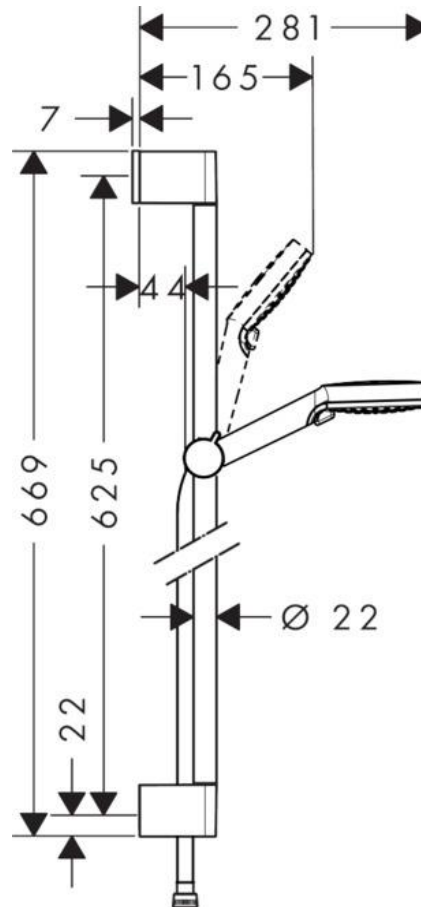

SPECIFICATION SHEET - fittings

BRAND:	hansgrohe	Product Photo:
ORIGIN:	Germany	
SERIES:	Wall Bar Set	
PRODUCT DESCRIPTION:	Croma Vario EcoSmart 65cm wall bar set • Flow rate: 9 l/min. at 3 bar • spray type: Rain, IntenseRain	
MODEL No.	26534 400	
FINISH/COLOUR:	White / Chrome	
DIMENSIONS:		
OPTIONAL MATCHING PARTS:		

Technical Informations:

REMINDER:	Pipe flushing must be done before faucets are installed. Failure to do so voids the warranty.
	Do not use cleaners containing abrasive cleansers, ammonia, bleach, acids, waxes, alcohol, solvents or other products not recommended for chrome.
	All information is for reference only, installation shall always be based on the actual product delivered.