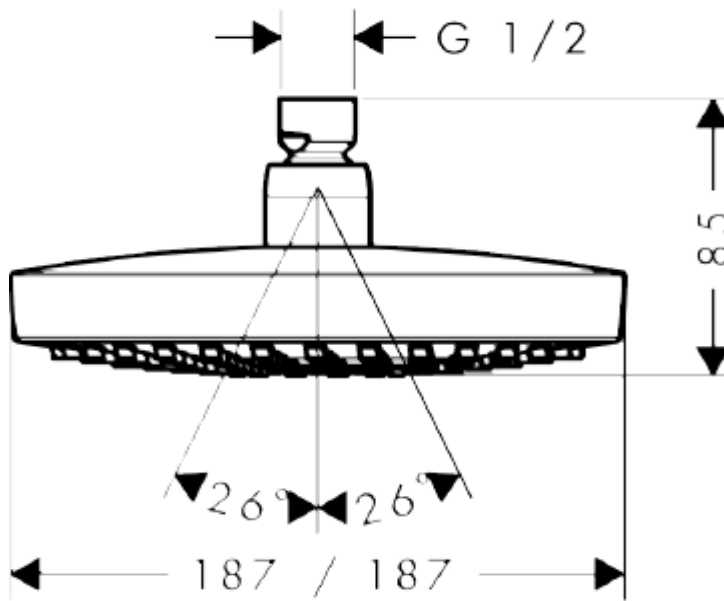

SPECIFICATION SHEET - fittings

BRAND:	hansgrohe	Product Photo:
ORIGIN:	Germany	
SERIES:	Overhead Showers	
PRODUCT DESCRIPTION:	Croma Select S 180 2jet overhead shower • spray type: Rain & IntenseRain • Flow rate: 17 l./min. at 3 bar	
MODEL No.	26524 000 / 26524 400	
FINISH/COLOUR:	Chrome-plated / White/Chrome	
DIMENSIONS:	187mm x 187mm x 85mm	
OPTIONAL MATCHING PARTS:		

Technical Informations: Suitable for continous flow water heater

REMINDER:	Pipe flushing must be done before faucets are installed. Failure to do so voids the warranty.
	Do not use cleaners containing abrasive cleansers, ammonia, bleach, acids, waxes, alcohol, solvents or other products not recommended for chrome.
	All information is for reference only, installation shall always be based on the actual product delivered.