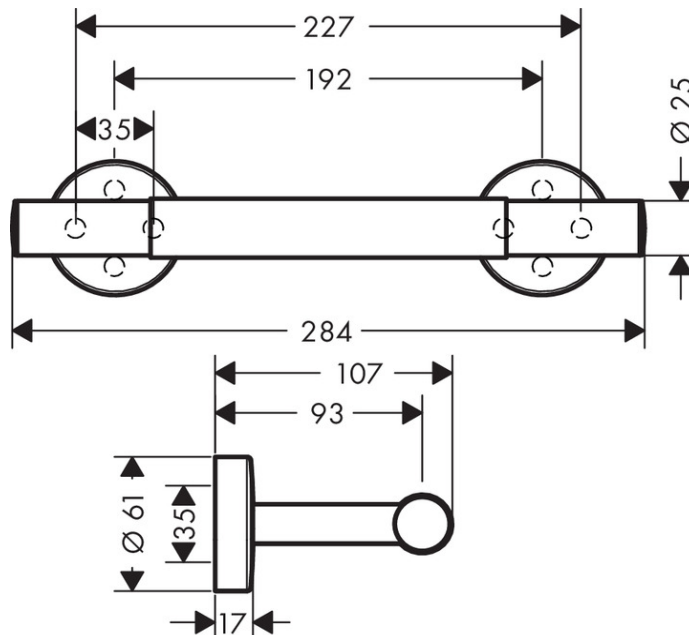

SPECIFICATION SHEET - bathroom accessories

BRAND:	hangrohe	Product Photo:
ORIGIN:	Germany	
SERIES:	Comfort Safety Series	
PRODUCT DESCRIPTION:	Foot Support with non-slip plastic coating 25mm thick chrome-plated brass bar metal wall supports	
MODEL No.	26329 000	
FINISH/COLOUR:	Chrome-plated	
DIMENSIONS:	107mm x 284mm x Ø61mm	
OPTIONAL MATCHING PARTS:		

Technical Informations:

REMINDER:	Do not use cleaners containing abrasive cleansers, ammonia, bleach, acids, waxes, alcohol, solvents or other products not recommended for chrome.
	All information is for reference only, installation shall always be based on the actual product delivered.