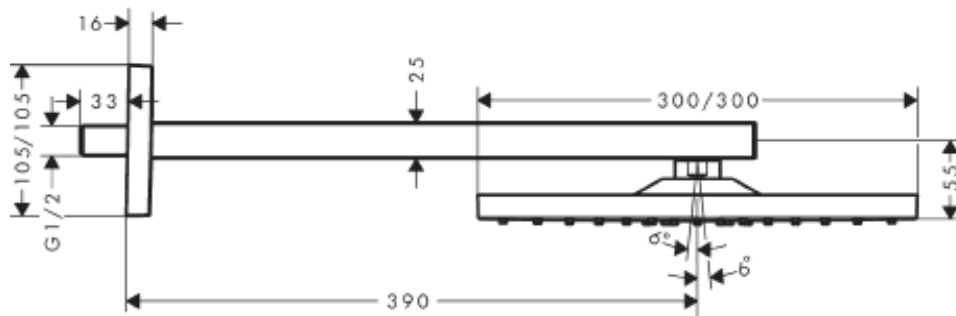

SPECIFICATION SHEET - fittings

BRAND:	hansgrohe	Product Photo:
ORIGIN:	Germany	
SERIES:	Raindance E	
PRODUCT DESCRIPTION:	Raindance E 300 Air 1jet • shower head size: 300 x 300mm • shower arm length: 390mm • spray type: RainAir • flow rate RainAir spray: 9 l/min	
MODEL No.	26239 000	
FINISH/COLOUR:	Chrome-plated	
DIMENSIONS:		
OPTIONAL MATCHING PARTS:		

Technical Informations: Suitable for continous flow water heater

REMINDER:	Pipe flushing must be done before faucets are installed. Failure to do so voids the warranty.
	Do not use cleaners containing abrasive cleansers, ammonia, bleach, acids, waxes, alcohol, solvents or other products not recommended for chrome.
	All information is for reference only, installation shall always be based on the actual product delivered.