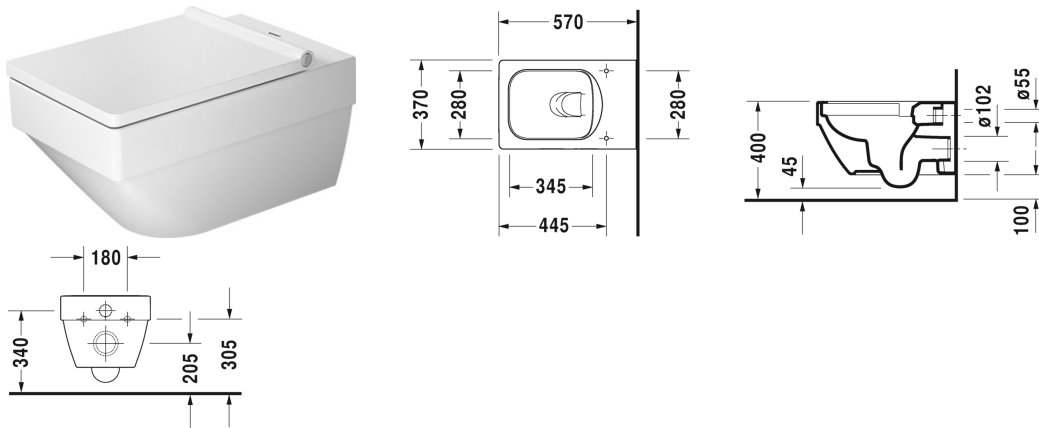

**Vero Air Toilet wall mounted Duravit Rimless® # 252509..00**

| < 370 mm > |

Toilet wall mounted Duravit Rimless®	Dimension	Weight	Order number
rimless, washdown model, Durafix included, EWL class 1			
<b>Colors</b>			
00 White Alpin 20 HygieneGlaze (an antibacterial ceramic glaze that provides almost indefinite effectiveness)			
<b>Variant</b>			
♣ 4,5 l	370 x 570 mm	25.300 kilogram	252509..00
<b>Infobox</b>			
Durafix for invisible fixation is included in delivery, If pre-wall carrier not used, the fixing # 006500 is recommended			
Sanitary ceramics with the special WonderGliss surface finish will remain clean and attractive-looking for a long time to come. When ordering WonderGliss please add a "1" as eleventh digit to the model number.			
<b>Accessory</b>			
Noise reduction gasket for wall mounted toilet		0.300 kilogram	005064
Fixing for wall mounted bidet and wall mounted toilet	Ø 12 x 180 mm	0.200 kilogram	006500
<b>Suitable products</b>			
Toilet seat and cover removable, hinges stainless steel, with soft closure,			002209
Toilet seat and cover removable, hinges stainless steel, without soft closure,			002201

All drawings contain the necessary measurements which are subject to standard tolerances. They are stated in mm and are non-binding.

Vero Air Toilet wall mounted Duravit Rimless® # 252509..00

|< 370 mm >|