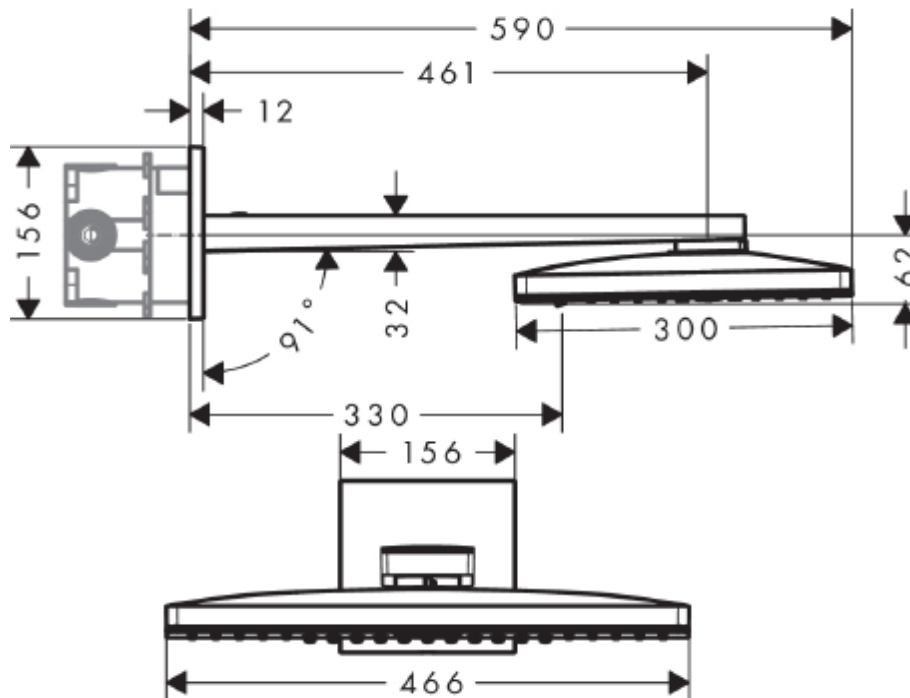

SPECIFICATION SHEET - fittings

BRAND:	hangrohe	Product Photo:
ORIGIN:	Germany	
SERIES:	Overhead Showers	
PRODUCT DESCRIPTION:	Rainmaker Select 460 3jet overhead shower • Rain, RainStream & Mono sprays • with EcoSmart water saving • with wall shower arm • Flow rate: 9 l./min. at 3 bar	
MODEL No.	24017 400	
FINISH/COLOUR:	White / Chrome	
DIMENSIONS:	300mm x 466mm	
OPTIONAL MATCHING PARTS:	01800000 iBox	

Technical Informations: Suitable for continous flow water heater

REMINDER:	Pipe flushing must be done before faucets are installed. Failure to do so voids the warranty.
	Do not use cleaners containing abrasive cleansers, ammonia, bleach, acids, waxes, alcohol, solvents or other products not recommended for chrome.
	All information is for reference only, installation shall always be based on the actual product delivered.