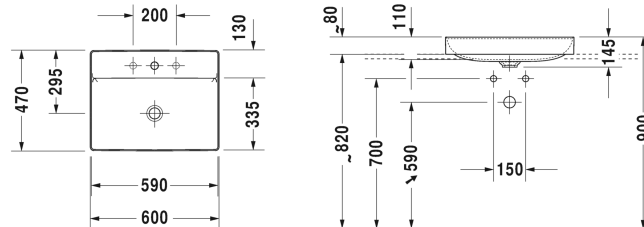

DuraSquare Above counter basin # 2354600041 / 2354600044 / 2354600070

| < 600 mm > |

Above counter basin	Dimension	Weight	Order number
without overflow, with tap platform, back plane glazed, ceramic covered slotted waste included, fixings included, 600 mm			
Colors			
00 White Alpin			
Variant			
●	600 x 470 mm	11.200 kilogram	2354600041
● ● ●	600 x 470 mm	11.200 kilogram	2354600044
☒	600 x 470 mm	11.200 kilogram	2354600070
Infobox			
Made from DuraCeram, Mounting with a distance to the wall is required			
Sanitary ceramics with the special WonderGliss surface finish will remain clean and attractive-looking for a long time to come. When ordering WonderGliss please add a "1" as eleventh digit to the model number.			
Accessory			
Design Siphon		1.500 kilogram	005036
Suitable products			
Vanity unit wall-mounted 1 pull-out compartment, countertop including one cut-out, for 1 above counter basin central, 800 x 550 mm	800 x 550 mm		KT6694
Vanity unit wall-mounted 1 pull-out compartment, countertop including one cut-out, for 1 above counter basin central, 1000 x 550 mm	1000 x 550 mm		KT6695
Vanity unit wall-mounted 1 pull-out compartment, countertop including one cut-out, for 1 above counter basin central, 1200 x 550 mm	1200 x 550 mm		KT6696
Vanity unit wall-mounted 2 pull-out compartments, 1 countertop with one cut-out or two cut-outs, for 1 or 2 above counter basins, 1400 x 550 mm	1400 x 550 mm		KT6697 B/L/R

All drawings contain the necessary measurements which are subject to standard tolerances. They are stated in mm and are non-binding. Exact measurements, in particular for customised installation scenarios, can only be taken from the finished ceramic piece.