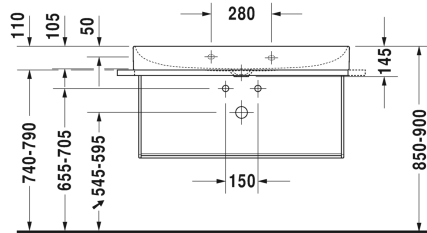

DuraSquare Washbasin, furniture washbasin # 2353100041 / 2353100044 / 2353100070

|< 1000 mm >|

Washbasin, furniture washbasin	Dimension	Weight	Order number
without overflow, with tap platform, ceramic covered slotted waste included, underneath glazed, 1000 mm			
Colors			
00 White Alpin			
Variant			
●	1000 x 470 mm	23.100 kilogram	2353100041
●●●	1000 x 470 mm	23.100 kilogram	2353100044
☒	1000 x 470 mm	23.100 kilogram	2353100070
Infobox			
Colours for glass inserts consistent with paint surfaces for furniture page XXX, Metal console: Towel rail can be mounted right or left , Made from DuraCeram			
Sanitary ceramics with the special WonderGliss surface finish will remain clean and attractive-looking for a long time to come. When ordering WonderGliss please add a "1" as eleventh digit to the model number.			
Accessory			
Design Siphon		1.500 kilogram	005036
Suitable products			
Metal console standing ** height adjustable +50 mm, fixings included, for washbasin # 235310, Towel rail right/left, reversible, 1065 x 451 mm	1065 x 451 mm		003103

**DuraSquare Washbasin, furniture washbasin # 2353100041 /
2353100044 / 2353100070**

|< 1000 mm >|

Metal console wall mounted ** fixings included, for washbasin # 235310, Towel rail right/left, reversible, 1065 x 451 mm	1065 x 451 mm	003104
Glass inserts safety glass, for metal console # 003103, 003104, 970 x 380 mm	970 x 380 mm	009965

All drawings contain the necessary measurements which are subject to standard tolerances. They are stated in mm and are non-binding. Exact measurements, in particular for customised installation scenarios, can only be taken from the finished ceramic piece.