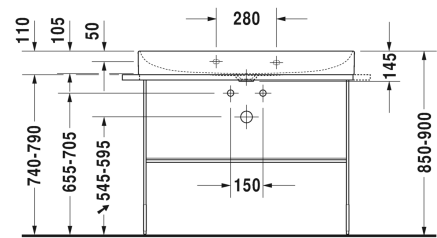

DuraSquare Washbasin, furniture washbasin # 2353100041 / 2353100044 / 2353100070

|< 1000 mm >|

Washbasin, furniture washbasin	Dimension	Weight	Order number
without overflow, with tap platform, ceramic covered slotted waste included, underneath glazed, 1000 mm			
Colors			
00 White Alpin			
Variant			
●	1000 x 470 mm	23.100 kilogram	2353100041
●●●	1000 x 470 mm	23.100 kilogram	2353100044
☒	1000 x 470 mm	23.100 kilogram	2353100070
Infobox			
Colours for glass inserts consistent with paint surfaces for furniture page XXX, Metal console: Towel rail can be mounted right or left , Made from DuraCeram			
Sanitary ceramics with the special WonderGliss surface finish will remain clean and attractive-looking for a long time to come. When ordering WonderGliss please add a "1" as eleventh digit to the model number.			
Accessory			
Design Siphon		1.500 kilogram	005036
Suitable products			
Metal console standing ** height adjustable +50 mm, fixings included, for washbasin # 235310, Towel rail right/left, reversible, 1065 x 451 mm	1065 x 451 mm		003103

**DuraSquare Washbasin, furniture washbasin # 2353100041 /
2353100044 / 2353100070**

|< 1000 mm >|

Metal console wall mounted ** fixings included, for washbasin # 235310, Towel rail right/left, reversible, 1065 x 451 mm	1065 x 451 mm	003104
Glass inserts safety glass, for metal console # 003103, 003104, 970 x 380 mm	970 x 380 mm	009965

All drawings contain the necessary measurements which are subject to standard tolerances. They are stated in mm and are non-binding. Exact measurements, in particular for customised installation scenarios, can only be taken from the finished ceramic piece.