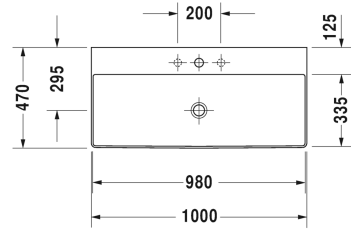

DuraSquare Washbasin, furniture washbasin # 2353100041 / 2353100044 / 2353100070

|< 1000 mm >|

Washbasin, furniture washbasin	Dimension	Weight	Order number
without overflow, with tap platform, ceramic covered slotted waste included, underneath glazed, 1000 mm			
Colors			
00 White Alpin			
Variant			
●	1000 x 470 mm	23.100 kilogram	2353100041
●●●	1000 x 470 mm	23.100 kilogram	2353100044
☒	1000 x 470 mm	23.100 kilogram	2353100070
Infobox			
Colours for glass inserts consistent with paint surfaces for furniture page XXX, Metal console: Towel rail can be mounted right or left , Made from DuraCeram			
Sanitary ceramics with the special WonderGliss surface finish will remain clean and attractive-looking for a long time to come. When ordering WonderGliss please add a "1" as eleventh digit to the model number.			
Accessory			
Design Siphon		1.500 kilogram	005036
Suitable products			
Metal console standing ** height adjustable +50 mm, fixings included, for washbasin # 235310, Towel rail right/left, reversible, 1065 x 451 mm	1065 x 451 mm		003103

**DuraSquare Washbasin, furniture washbasin # 2353100041 /
2353100044 / 2353100070**

|< 1000 mm >|

Metal console wall mounted ** fixings included, for washbasin # 235310, Towel rail right/left, reversible, 1065 x 451 mm	1065 x 451 mm	003104
Glass inserts safety glass, for metal console # 003103, 003104, 970 x 380 mm	970 x 380 mm	009965

All drawings contain the necessary measurements which are subject to standard tolerances. They are stated in mm and are non-binding. Exact measurements, in particular for customised installation scenarios, can only be taken from the finished ceramic piece.