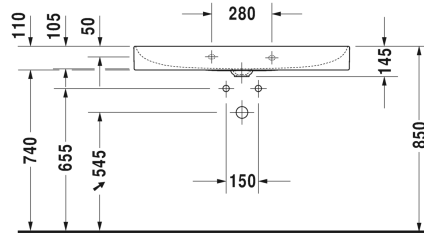

DuraSquare Washbasin, furniture washbasin # 2353100041 / 2353100044 / 2353100070

|< 1000 mm >|

Washbasin, furniture washbasin	Dimension	Weight	Order number
without overflow, with tap platform, ceramic covered slotted waste included, underneath glazed, 1000 mm			
Colors			
00 White Alpin			
Variant			
●	1000 x 470 mm	23.100 kilogram	2353100041
●●●	1000 x 470 mm	23.100 kilogram	2353100044
☒	1000 x 470 mm	23.100 kilogram	2353100070
Infobox			
Colours for glass inserts consistent with paint surfaces for furniture page XXX, Metal console: Towel rail can be mounted right or left , Made from DuraCeram			
Sanitary ceramics with the special WonderGliss surface finish will remain clean and attractive-looking for a long time to come. When ordering WonderGliss please add a "1" as eleventh digit to the model number.			
Accessory			
Design Siphon		1.500 kilogram	005036
Suitable products			
Metal console standing ** height adjustable +50 mm, fixings included, for washbasin # 235310, Towel rail right/left, reversible, 1065 x 451 mm	1065 x 451 mm		003103

**DuraSquare Washbasin, furniture washbasin # 2353100041 /
2353100044 / 2353100070**

|< 1000 mm >|

Metal console wall mounted ** fixings included, for washbasin # 235310, Towel rail right/left, reversible, 1065 x 451 mm	1065 x 451 mm	003104
Glass inserts safety glass, for metal console # 003103, 003104, 970 x 380 mm	970 x 380 mm	009965

All drawings contain the necessary measurements which are subject to standard tolerances. They are stated in mm and are non-binding. Exact measurements, in particular for customised installation scenarios, can only be taken from the finished ceramic piece.