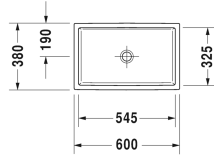

## Vero Air Washbowl # 2351600000

| < 600 mm > |

Washbowl	Dimension	Weight	Order number
ground, without overflow, without tap platform, fixings included, 600 mm			
<b>Colors</b>			
00 White Alpin			
<b>Variant</b>			
☒	600 x 380 mm	14.100 kilogram	2351600000
Sanitary ceramics with the special WonderGliss surface finish will remain clean and attractive-looking for a long time to come. When ordering WonderGliss please add a "1" as eleventh digit to the model number.			
<b>Accessory</b>			
Slotted waste for washbasins without overflow	50 mm	0.300 kilogram	005024
Design Siphon		1.500 kilogram	005036
<b>Suitable products</b>			
Vanity unit wall-mounted 1 pull-out compartment, countertop including one cut-out, for 1 above counter basin central, 800 x 550 mm	800 x 550 mm		KT6694
Vanity unit wall-mounted 1 pull-out compartment, countertop including one cut-out, for 1 above counter basin central, 1000 x 550 mm	1000 x 550 mm		KT6695
Vanity unit wall-mounted 1 pull-out compartment, countertop including one cut-out, for 1 above counter basin central, 1200 x 550 mm	1200 x 550 mm		KT6696
Vanity unit wall-mounted 2 pull-out compartments, 1 countertop with one cut-out or two cut-outs, for 1 or 2 above counter basins, 1400 x 550 mm	1400 x 550 mm		KT6697 B/L/R
Vanity unit wall-mounted 2 drawers, upper drawer including cut-out for siphon and siphon cover, countertop including one cut-out, for 1 above counter basin central, 800 x 550 mm	800 x 550 mm		KT6654
Vanity unit wall-mounted 2 drawers, upper drawer including cut-out for siphon and siphon cover, countertop including one cut-out, for 1 above counter basin central, 1000 x 550 mm	1000 x 550 mm		KT6655