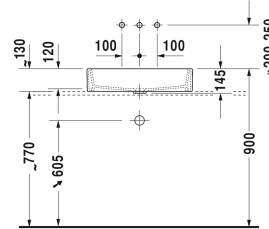

## Vero Air Washbowl # 2351600000

| < 600 mm > |

Washbowl	Dimension	Weight	Order number
ground, without overflow, without tap platform, fixings included, 600 mm			
<b>Colors</b>			
00 White Alpin			
<b>Variant</b>			
☒	600 x 380 mm	14.100 kilogram	2351600000
Sanitary ceramics with the special WonderGliss surface finish will remain clean and attractive-looking for a long time to come. When ordering WonderGliss please add a "1" as eleventh digit to the model number.			
<b>Accessory</b>			
Slotted waste for washbasins without overflow	50 mm	0.300 kilogram	005024
Design Siphon		1.500 kilogram	005036
<b>Suitable products</b>			
Vanity unit wall-mounted 1 pull-out compartment, countertop including one cut-out, for 1 above counter basin central, 800 x 550 mm	800 x 550 mm		KT6694
Vanity unit wall-mounted 1 pull-out compartment, countertop including one cut-out, for 1 above counter basin central, 1000 x 550 mm	1000 x 550 mm		KT6695
Vanity unit wall-mounted 1 pull-out compartment, countertop including one cut-out, for 1 above counter basin central, 1200 x 550 mm	1200 x 550 mm		KT6696
Vanity unit wall-mounted 2 pull-out compartments, 1 countertop with one cut-out or two cut-outs, for 1 or 2 above counter basins, 1400 x 550 mm	1400 x 550 mm		KT6697 B/L/R
Vanity unit wall-mounted 2 drawers, upper drawer including cut-out for siphon and siphon cover, countertop including one cut-out, for 1 above counter basin central, 800 x 550 mm	800 x 550 mm		KT6654
Vanity unit wall-mounted 2 drawers, upper drawer including cut-out for siphon and siphon cover, countertop including one cut-out, for 1 above counter basin central, 1000 x 550 mm	1000 x 550 mm		KT6655

*All drawings contain the necessary measurements which are subject to standard tolerances. They are stated in mm and are non-binding. Exact measurements, in particular for customised installation scenarios, can only be taken from the finished ceramic piece.*