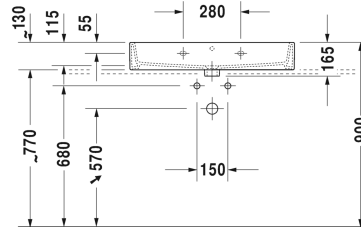

**Vero Air Washbasin ground # 2350800025 / 2350800027 /
2350800028 / 2350800071 / 2350800073 / 2350800079**

| < 800 mm > |

Washbasin ground	Dimension	Weight	Order number
with tap platform, fixings included, 800 mm			
Colors			
00 White Alpin			
Variant			
●●● with overflow	800 x 470 mm	24.700 kilogram	2350800025
● with overflow	800 x 470 mm	24.700 kilogram	2350800027
☒ with overflow	800 x 470 mm	24.700 kilogram	2350800028
● without overflow	800 x 470 mm	24.700 kilogram	2350800071
●●● without overflow	800 x 470 mm	24.700 kilogram	2350800073
☒ without overflow	800 x 470 mm	24.700 kilogram	2350800079
Sanitary ceramics with the special WonderGliss surface finish will remain clean and attractive-looking for a long time to come. When ordering WonderGliss please add a "1" as eleventh digit to the model number.			
Accessory for ceramics			
Push-open waste for washbasins with overflow		0.400 kilogram	005052
Slotted waste for washbasins without overflow	80 mm	0.400 kilogram	005038
Accessory			
Design Siphon		1.500 kilogram	005036
Suitable products			
Vanity unit wall-mounted 1 pull-out compartment, countertop including one cut-out, for 1 above counter basin central, 1000 x 550 mm	1000 x 550 mm		KT6695
Vanity unit wall-mounted 1 pull-out compartment, countertop including one cut-out, for 1 above counter basin central, 1200 x 550 mm	1200 x 550 mm		KT6696
Vanity unit wall-mounted 2 drawers, upper drawer including cut-out for siphon and siphon cover, countertop including one cut-out, for 1 above counter basin central, 1000 x 550 mm	1000 x 550 mm		KT6655