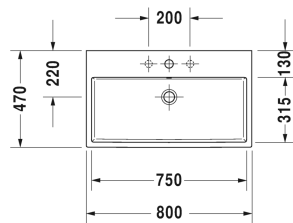

**Vero Air Washbasin ground # 2350800025 / 2350800027 /
2350800028 / 2350800071 / 2350800073 / 2350800079**

| < 800 mm > |

Washbasin ground	Dimension	Weight	Order number
with tap platform, fixings included, 800 mm			
Colors			
00 White Alpin			
Variant			
●●● with overflow	800 x 470 mm	24.700 kilogram	2350800025
● with overflow	800 x 470 mm	24.700 kilogram	2350800027
☒ with overflow	800 x 470 mm	24.700 kilogram	2350800028
● without overflow	800 x 470 mm	24.700 kilogram	2350800071
●●● without overflow	800 x 470 mm	24.700 kilogram	2350800073
☒ without overflow	800 x 470 mm	24.700 kilogram	2350800079
Sanitary ceramics with the special WonderGliss surface finish will remain clean and attractive-looking for a long time to come. When ordering WonderGliss please add a "1" as eleventh digit to the model number.			
Accessory for ceramics			
Push-open waste for washbasins with overflow		0.400 kilogram	005052
Slotted waste for washbasins without overflow	80 mm	0.400 kilogram	005038
Accessory			
Design Siphon		1.500 kilogram	005036
Suitable products			
Vanity unit wall-mounted 1 pull-out compartment, countertop including one cut-out, for 1 above counter basin central, 1000 x 550 mm	1000 x 550 mm		KT6695
Vanity unit wall-mounted 1 pull-out compartment, countertop including one cut-out, for 1 above counter basin central, 1200 x 550 mm	1200 x 550 mm		KT6696
Vanity unit wall-mounted 2 drawers, upper drawer including cut-out for siphon and siphon cover, countertop including one cut-out, for 1 above counter basin central, 1000 x 550 mm	1000 x 550 mm		KT6655