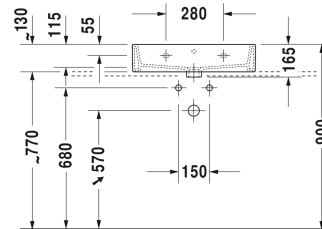

**Vero Air Washbasin ground # 2350600025 / 2350600027 /
2350600028 / 2350600071 / 2350600073 / 2350600079**

| < 600 mm > |

Washbasin ground	Dimension	Weight	Order number
with tap platform, fixings included, 600 mm			
Colors			
00 White Alpin			
Variant			
●●● with overflow	600 x 470 mm	17.300 kilogram	2350600025
● with overflow	600 x 470 mm	17.300 kilogram	2350600027
☒ with overflow	600 x 470 mm	17.300 kilogram	2350600028
● without overflow	600 x 470 mm	17.300 kilogram	2350600071
●●● without overflow	600 x 470 mm	17.300 kilogram	2350600073
☒ without overflow	600 x 470 mm	17.300 kilogram	2350600079
Sanitary ceramics with the special WonderGliss surface finish will remain clean and attractive-looking for a long time to come. When ordering WonderGliss please add a "1" as eleventh digit to the model number.			
Accessory for ceramics			
Push-open waste for washbasins with overflow		0.400 kilogram	005052
Slotted waste for washbasins without overflow	80 mm	0.400 kilogram	005038
Accessory			
Design Siphon		1.500 kilogram	005036
Suitable products			
Vanity unit wall-mounted 1 pull-out compartment, countertop including one cut-out, for 1 above counter basin central, 800 x 550 mm	800 x 550 mm		KT6694
Vanity unit wall-mounted 1 pull-out compartment, countertop including one cut-out, for 1 above counter basin central, 1000 x 550 mm	1000 x 550 mm		KT6695
Vanity unit wall-mounted 1 pull-out compartment, countertop including one cut-out, for 1 above counter basin central, 1200 x 550 mm	1200 x 550 mm		KT6696

All drawings contain the necessary measurements which are subject to standard tolerances. They are stated in mm and are non-binding. Exact measurements, in particular for customised installation scenarios, can only be taken from the finished ceramic piece.