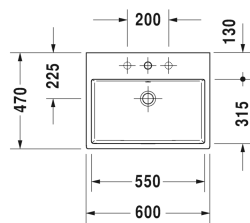

**Vero Air Washbasin ground # 2350600025 / 2350600027 /
2350600028 / 2350600071 / 2350600073 / 2350600079**

| < 600 mm > |

Washbasin ground	Dimension	Weight	Order number
with tap platform, fixings included, 600 mm			
Colors			
00 White Alpin			
Variant			
●●● with overflow	600 x 470 mm	17.300 kilogram	2350600025
● with overflow	600 x 470 mm	17.300 kilogram	2350600027
☒ with overflow	600 x 470 mm	17.300 kilogram	2350600028
● without overflow	600 x 470 mm	17.300 kilogram	2350600071
●●● without overflow	600 x 470 mm	17.300 kilogram	2350600073
☒ without overflow	600 x 470 mm	17.300 kilogram	2350600079
Sanitary ceramics with the special WonderGliss surface finish will remain clean and attractive-looking for a long time to come. When ordering WonderGliss please add a "1" as eleventh digit to the model number.			
Accessory for ceramics			
Push-open waste for washbasins with overflow		0.400 kilogram	005052
Slotted waste for washbasins without overflow	80 mm	0.400 kilogram	005038
Accessory			
Design Siphon		1.500 kilogram	005036
Suitable products			
Vanity unit wall-mounted 1 pull-out compartment, countertop including one cut-out, for 1 above counter basin central, 800 x 550 mm	800 x 550 mm		KT6694
Vanity unit wall-mounted 1 pull-out compartment, countertop including one cut-out, for 1 above counter basin central, 1000 x 550 mm	1000 x 550 mm		KT6695
Vanity unit wall-mounted 1 pull-out compartment, countertop including one cut-out, for 1 above counter basin central, 1200 x 550 mm	1200 x 550 mm		KT6696