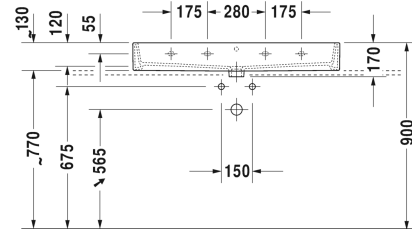

**Vero Air Washbasin ground # 2350100025 / 2350100027 /  
2350100028 / 2350100071 / 2350100073 / 2350100079**

|< 1000 mm >|

Washbasin ground	Dimension	Weight	Order number
with tap platform, fixings included, 1000 mm			
<b>Colors</b>			
00 White Alpin			
<b>Variant</b>			
●●● with overflow	1000 x 470 mm	28.000 kilogram	2350100025
● with overflow	1000 x 470 mm	28.000 kilogram	2350100027
☒ with overflow	1000 x 470 mm	28.000 kilogram	2350100028
● without overflow	1000 x 470 mm	28.000 kilogram	2350100071
●●● without overflow	1000 x 470 mm	28.000 kilogram	2350100073
☒ without overflow	1000 x 470 mm	28.000 kilogram	2350100079
<b>Infobox</b>			
There are two fixings sets of #6951000000 required for mounting washbasins from size 1000mm on			
Sanitary ceramics with the special WonderGliss surface finish will remain clean and attractive-looking for a long time to come. When ordering WonderGliss please add a "1" as eleventh digit to the model number.			
<b>Accessory for ceramics</b>			
Push-open waste for washbasins with overflow		0.400 kilogram	005052
Slotted waste for washbasins without overflow	80 mm	0.400 kilogram	005038
<b>Accessory</b>			
Design Siphon		1.500 kilogram	005036
<b>Suitable products</b>			
Vanity unit wall-mounted 1 pull-out compartment, countertop including one cut-out, for 1 above counter basin central, 1200 x 1200 x 550 mm			KT6696

Vero Air Washbasin ground # 2350100025 / 2350100027 /  
2350100028 / 2350100071 / 2350100073 / 2350100079

|< 1000 mm >|

Vanity unit wall-mounted 2 drawers, upper drawer including cut-out for siphon and siphon cover, countertop including one cut-out, for 1 above counter basin central, 1200 x 550 mm

1200 x 550 mm

KT6656

*All drawings contain the necessary measurements which are subject to standard tolerances. They are stated in mm and are non-binding. Exact measurements, in particular for customised installation scenarios, can only be taken from the finished ceramic piece.*