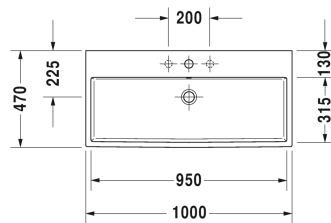

**Vero Air Washbasin ground # 2350100025 / 2350100027 /  
2350100028 / 2350100071 / 2350100073 / 2350100079**

|< 1000 mm >|

Washbasin ground	Dimension	Weight	Order number
with tap platform, fixings included, 1000 mm			
<b>Colors</b>			
00 White Alpin			
<b>Variant</b>			
●●● with overflow	1000 x 470 mm	28.000 kilogram	2350100025
● with overflow	1000 x 470 mm	28.000 kilogram	2350100027
☒ with overflow	1000 x 470 mm	28.000 kilogram	2350100028
● without overflow	1000 x 470 mm	28.000 kilogram	2350100071
●●● without overflow	1000 x 470 mm	28.000 kilogram	2350100073
☒ without overflow	1000 x 470 mm	28.000 kilogram	2350100079
<b>Infobox</b>			
There are two fixings sets of #6951000000 required for mounting washbasins from size 1000mm on			
Sanitary ceramics with the special WonderGliss surface finish will remain clean and attractive-looking for a long time to come. When ordering WonderGliss please add a "1" as eleventh digit to the model number.			
<b>Accessory for ceramics</b>			
Push-open waste for washbasins with overflow		0.400 kilogram	005052
Slotted waste for washbasins without overflow	80 mm	0.400 kilogram	005038
<b>Accessory</b>			
Design Siphon		1.500 kilogram	005036
<b>Suitable products</b>			
Vanity unit wall-mounted 1 pull-out compartment, countertop including one cut-out, for 1 above counter basin central, 1200 x 1200 x 550 mm			KT6696

Vero Air Washbasin ground # 2350100025 / 2350100027 /  
2350100028 / 2350100071 / 2350100073 / 2350100079

|< 1000 mm >|

Vanity unit wall-mounted 2 drawers, upper drawer including cut-out for siphon and siphon cover, countertop including one cut-out, for 1 above counter basin central, 1200 x 550 mm

1200 x 550 mm

KT6656

*All drawings contain the necessary measurements which are subject to standard tolerances. They are stated in mm and are non-binding. Exact measurements, in particular for customised installation scenarios, can only be taken from the finished ceramic piece.*