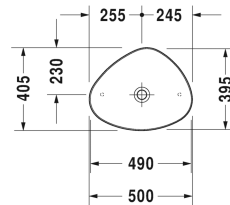

Cape Cod Washbowl # 2339500000

| < 500 mm > |

Washbowl	Dimension	Weight	Order number
without tap platform, without overflow, 500 mm			
Colors			
00 White Alpin			
Variant			
☒	500 x 405 mm	5,800 kg	2339500000
Text for invitation of tenders			
Made from DuraCeram			
Sanitary ceramics with the special WonderGliss surface finish will remain clean and attractive-looking for a long time to come. When ordering WonderGliss please add a "1" as eleventh digit to the model number.			
Accessory			
Design Siphon		1,500 kg	005036
Slotted waste for washbasins without overflow	50 mm	0,300 kg	005024
Suitable products			
Vanity unit wall-mounted 1 pull-out compartment, countertop including one cut-out, for 1 above counter basin central, 800 x 550 mm	800 x 550 mm		KT6694
Vanity unit wall-mounted 1 pull-out compartment, countertop including one cut-out, for 1 above counter basin central, 1000 x 550 mm	1000 x 550 mm		KT6695
Vanity unit wall-mounted 1 pull-out compartment, countertop including one cut-out, for 1 above counter basin central, 1200 x 550 mm	1200 x 550 mm		KT6696
Vanity unit wall-mounted 2 pull-out compartments, 1 countertop with one cut-out or two cut-outs, for 1 or 2 above counter basins, 1400 x 550 mm	1400 x 550 mm		KT6697 B/L/R
Vanity unit wall-mounted 2 drawers, upper drawer including cut-out for siphon and siphon cover, countertop including one cut-out, for 1 above counter basin central, 800 x 550 mm	800 x 550 mm		KT6654

All drawings contain the necessary measurements which are subject to standard tolerances. They are stated in mm and are non-binding. Exact measurements, in particular for customised installation scenarios, can only be taken from the finished ceramic piece.