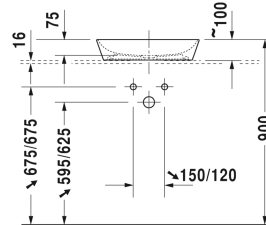

Cape Cod Washbowl # 2339500000

| < 500 mm > |

Washbowl	Dimension	Weight	Order number
without tap platform, without overflow, 500 mm			
Colors			
00 White Alpin			
Variant			
☒	500 x 405 mm	5,800 kg	2339500000
Text for invitation of tenders			
Made from DuraCeram			
Sanitary ceramics with the special WonderGliss surface finish will remain clean and attractive-looking for a long time to come. When ordering WonderGliss please add a "1" as eleventh digit to the model number.			
Accessory			
Design Siphon		1,500 kg	005036
Slotted waste for washbasins without overflow	50 mm	0,300 kg	005024
Suitable products			
Vanity unit wall-mounted 1 pull-out compartment, countertop including one cut-out, for 1 above counter basin central, 800 x 550 mm	800 x 550 mm		KT6694
Vanity unit wall-mounted 1 pull-out compartment, countertop including one cut-out, for 1 above counter basin central, 1000 x 550 mm	1000 x 550 mm		KT6695
Vanity unit wall-mounted 1 pull-out compartment, countertop including one cut-out, for 1 above counter basin central, 1200 x 550 mm	1200 x 550 mm		KT6696
Vanity unit wall-mounted 2 pull-out compartments, 1 countertop with one cut-out or two cut-outs, for 1 or 2 above counter basins, 1400 x 550 mm	1400 x 550 mm		KT6697 B/L/R
Vanity unit wall-mounted 2 drawers, upper drawer including cut-out for siphon and siphon cover, countertop including one cut-out, for 1 above counter basin central, 800 x 550 mm	800 x 550 mm		KT6654

All drawings contain the necessary measurements which are subject to standard tolerances. They are stated in mm and are non-binding. Exact measurements, in particular for customised installation scenarios, can only be taken from the finished ceramic piece.