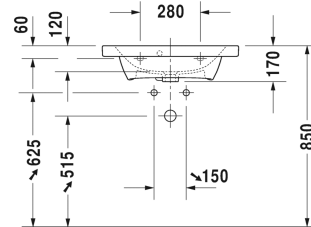

DuraStyle Washbasin, furniture washbasin compact #
2337630000 / 2337630030

| < 635 mm > |

Washbasin, furniture washbasin compact	Dimension	Weight	Order number
with overflow, with tap platform, underneath glazed, 635 mm			
Colors			
00 White Alpin			
Variant			
●	635 x 400 mm	15.500 kilogram	2337630000
● ● ●	635 x 400 mm	15.500 kilogram	2337630030
Infobox			
For vanity units the space saving siphon is recommended			
Sanitary ceramics with the special WonderGliss surface finish will remain clean and attractive-looking for a long time to come. When ordering WonderGliss please add a "1" as eleventh digit to the model number.			
Accessory			
Space saving siphon	1 1/4" mm	0.400 kilogram	005076
Suitable products			
Vanity unit wall-mounted 1 pull-out compartment, pull-out compartment including cut-out for siphon and siphon cover, for DuraStyle # 233763, 580 x 368 mm	580 x 368 mm		DS6379
Vanity unit wall-mounted 2 drawers, upper drawer including cut-out for siphon and siphon cover, for DuraStyle # 233763, 580 x 368 mm	580 x 368 mm		DS6479

DuraStyle Washbasin, furniture washbasin compact #
2337630000 / 2337630030

|< 635 mm >|

All drawings contain the necessary measurements which are subject to standard tolerances. They are stated in mm and are non-binding. Exact measurements, in particular for customised installation scenarios, can only be taken from the finished ceramic piece.