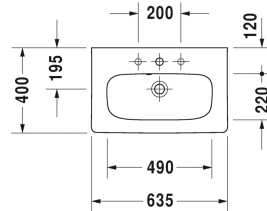

DuraStyle Washbasin, furniture washbasin compact #
2337630000 / 2337630030

| < 635 mm > |

Washbasin, furniture washbasin compact	Dimension	Weight	Order number
with overflow, with tap platform, underneath glazed, 635 mm			
Colors			
00 White Alpin			
Variant			
●	635 x 400 mm	15.500 kilogram	2337630000
● ● ●	635 x 400 mm	15.500 kilogram	2337630030
Infobox			
For vanity units the space saving siphon is recommended			
Sanitary ceramics with the special WonderGliss surface finish will remain clean and attractive-looking for a long time to come. When ordering WonderGliss please add a "1" as eleventh digit to the model number.			
Accessory			
Space saving siphon	1 1/4" mm	0.400 kilogram	005076
Suitable products			
Vanity unit wall-mounted 1 pull-out compartment, pull-out compartment including cut-out for siphon and siphon cover, for DuraStyle # 233763, 580 x 368 mm	580 x 368 mm		DS6379
Vanity unit wall-mounted 2 drawers, upper drawer including cut-out for siphon and siphon cover, for DuraStyle # 233763, 580 x 368 mm	580 x 368 mm		DS6479

DuraStyle Washbasin, furniture washbasin compact #
2337630000 / 2337630030

|< 635 mm >|

All drawings contain the necessary measurements which are subject to standard tolerances. They are stated in mm and are non-binding. Exact measurements, in particular for customised installation scenarios, can only be taken from the finished ceramic piece.