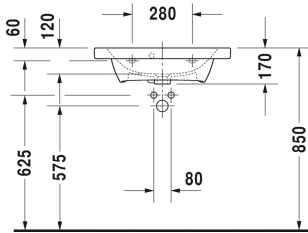

DuraStyle Washbasin, furniture washbasin compact #
2337630000 / 2337630030

| < 635 mm > |

Washbasin, furniture washbasin compact	Dimension	Weight	Order number
with overflow, with tap platform, underneath glazed, 635 mm			
Colors			
00 White Alpin			
Variant			
●	635 x 400 mm	15.500 kilogram	2337630000
● ● ●	635 x 400 mm	15.500 kilogram	2337630030
Infobox			
For vanity units the space saving siphon is recommended			
Sanitary ceramics with the special WonderGliss surface finish will remain clean and attractive-looking for a long time to come. When ordering WonderGliss please add a "1" as eleventh digit to the model number.			
Accessory			
Space saving siphon	1 1/4" mm	0.400 kilogram	005076
Suitable products			
Vanity unit wall-mounted 1 pull-out compartment, pull-out compartment including cut-out for siphon and siphon cover, for DuraStyle # 233763, 580 x 368 mm	580 x 368 mm		DS6379
Vanity unit wall-mounted 2 drawers, upper drawer including cut-out for siphon and siphon cover, for DuraStyle # 233763, 580 x 368 mm	580 x 368 mm		DS6479

DuraStyle Washbasin, furniture washbasin compact #
2337630000 / 2337630030

|< 635 mm >|

All drawings contain the necessary measurements which are subject to standard tolerances. They are stated in mm and are non-binding. Exact measurements, in particular for customised installation scenarios, can only be taken from the finished ceramic piece.