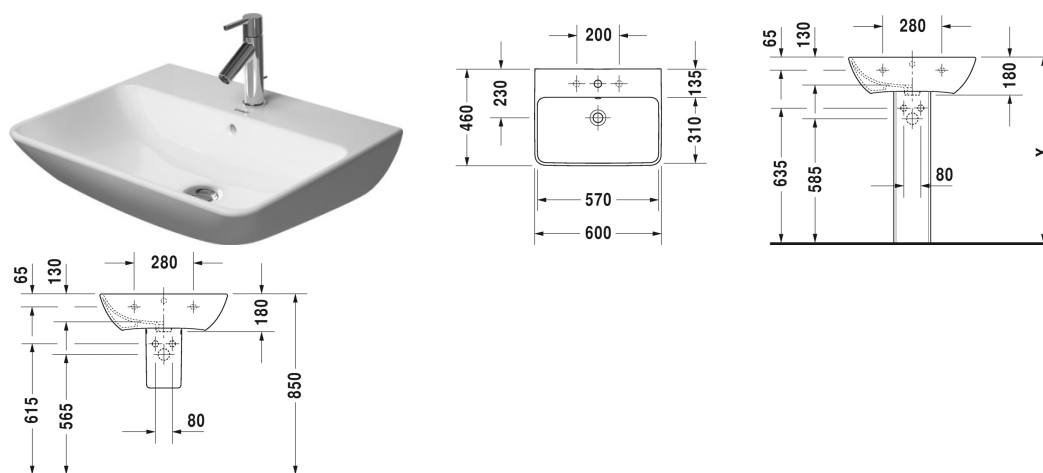

ME by Starck Washbasin # 2335600000 / 2335600030

| < 600 mm > |

Washbasin	Dimension	Weight	Order number
with overflow, with tap platform, 600 mm			
Colors			
00 White Alpin			
Variant			
●	600 x 460 mm	17,100 kg	2335600000
● ● ●	600 x 460 mm	17,100 kg	2335600030
Sanitary ceramics with the special WonderGliss surface finish will remain clean and attractive-looking for a long time to come. When ordering WonderGliss please add a "1" as eleventh digit to the model number.			
Suitable products			
Pedestal for # 233565, 233560, 233555, 233613, 233612, 233610, 233683, 233663, 175 x 210 mm	175 x 210 mm		085839
Siphon cover for # 233565, 233560, 233555, 233613, 233612, 233610, 233683, 233663, 170 x 300 mm	170 x 300 mm		085840

All drawings contain the necessary measurements which are subject to standard tolerances. They are stated in mm and are non-binding. Exact measurements, in particular for customised installation scenarios, can only be taken from the finished ceramic piece.