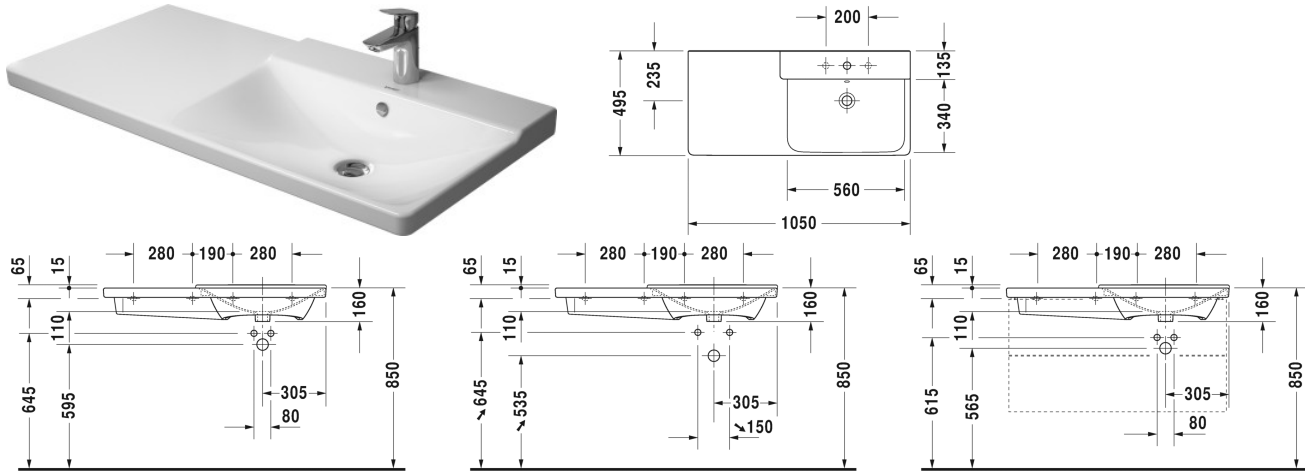

P3 Comforts Washbasin, furniture washbasin asymmetric #
2334100000 / 2334100030 / 2334100060

| < 1050 millimetre > |

Washbasin, furniture washbasin asymmetric	Dimension	Weight	Order number
with overflow, with tap platform, overflow clip chrome included, bowl on right side, 1050 millimetre			
Colors			
00 White Alpin			
Variant			
●	1050 x 495 millimetre	27.000 kilogram	2334100000
●●●	1050 x 495 millimetre	27.000 kilogram	2334100030
☒	1050 x 495 millimetre	27.000 kilogram	2334100060
Sanitary ceramics with the special WonderGliss surface finish will remain clean and attractive-looking for a long time to come. When ordering WonderGliss please add a "1" as eleventh digit to the model number.			
Accessory			
Space saving siphon	1 1/4" millimetre	0.400 kilogram	005076
Suitable products			
Vanity unit wall-mounted 1 pull-out compartment, for P3 Comforts # 233210, 233310, 233410, 1020 x 481 millimetre	1020 x 481 millimetre		LC6150
Vanity unit wall-mounted 2 drawers, upper drawer including cut-out for siphon and siphon cover, for P3 Comforts # 233410 basin right, 1020 x 481 millimetre	1020 x 481 millimetre		LC6252
Vanity unit floor-standing 2 pull-out compartments, for P3 Comforts # 233210, 233310, 233410, 1020 x 481 millimetre	1020 x 481 millimetre		LC6602

All drawings contain the necessary measurements which are subject to standard tolerances. They are stated in mm and are non-binding. Exact measurements, in particular for customised installation scenarios, can only be taken from the finished ceramic piece.