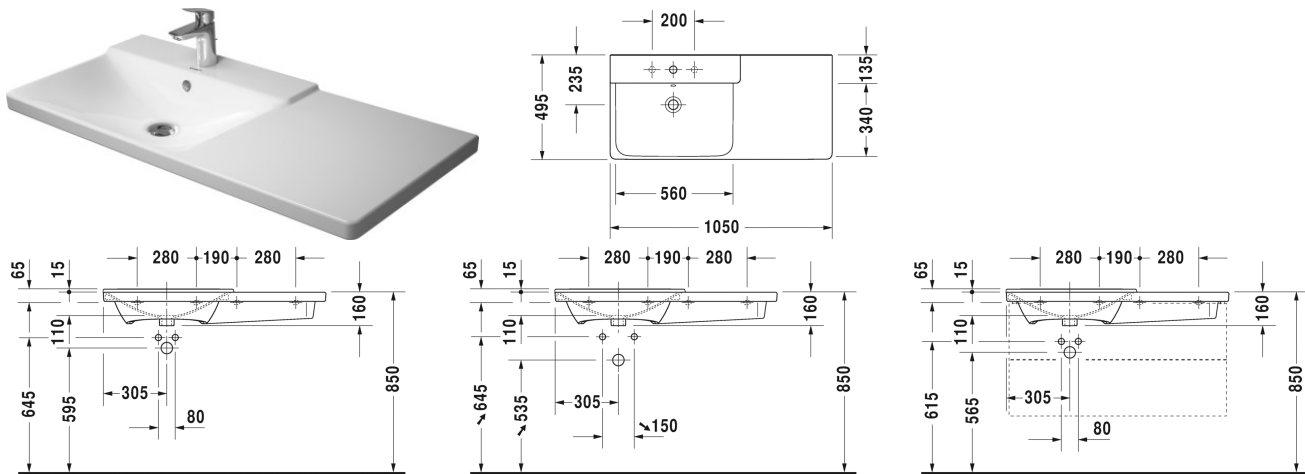

**P3 Comforts Washbasin, furniture washbasin asymmetric #**  
2333100000 / 2333100030 / 2333100060

|< 1050 mm >|

Washbasin, furniture washbasin asymmetric	Dimension	Weight	Order number
with overflow, with tap platform, overflow clip chrome included, bowl on left side, 1050 mm			
<b>Colors</b>			
00 White Alpin			
<b>Variant</b>			
●	1050 x 495 mm	27,000 kg	2333100000
●●●	1050 x 495 mm	27,000 kg	2333100030
☒	1050 x 495 mm	27,000 kg	2333100060
Sanitary ceramics with the special WonderGliss surface finish will remain clean and attractive-looking for a long time to come. When ordering WonderGliss please add a "1" as eleventh digit to the model number.			
<b>Accessory</b>			
Space saving siphon	1 1/4" mm	0,400 kg	005073
Space saving siphon	1 1/4" mm	0,400 kg	005076
<b>Suitable products</b>			
Vanity unit wall-mounted 1 pull-out compartment, for P3 Comforts # 233210, 233310, 233410, 1020 x 481 mm	1020 x 481 mm		LC6150
Vanity unit wall-mounted 2 drawers, upper drawer including cut-out for siphon and siphon cover, for P3 Comforts # 233310 basin left, 1020 x 481 mm	1020 x 481 mm		LC6251
Vanity unit floor-standing 2 pull-out compartments, for P3 Comforts # 233210, 233310, 233410, 1020 x 481 mm	1020 x 481 mm		LC6602

**P3 Comforts Washbasin, furniture washbasin asymmetric #**  
 2333100000 / 2333100030 / 2333100060

|< 1050 mm >|

Vanity unit floor-standing 2 pull-out compartments, plinth with integrated plinth leg (adjustable), for P3 Comforts # 233210, 233310, 233410, 1020 x 481 mm	1020 x 481 mm	LC6614
Siphon cover for # 233155, 233160, 233165, 233265, 233285, 233210, 233212, 233385, 233310, 233312, 233485, 233410, 233412, 170 x 300 mm	170 x 300 mm	085837
Pedestal for # 233155, 233160, 233165, 233265, 233285, 233210, 233212, 233385, 233310, 233312, 233485, 233410, 233412, 175 x 210 mm	175 x 210 mm	085836