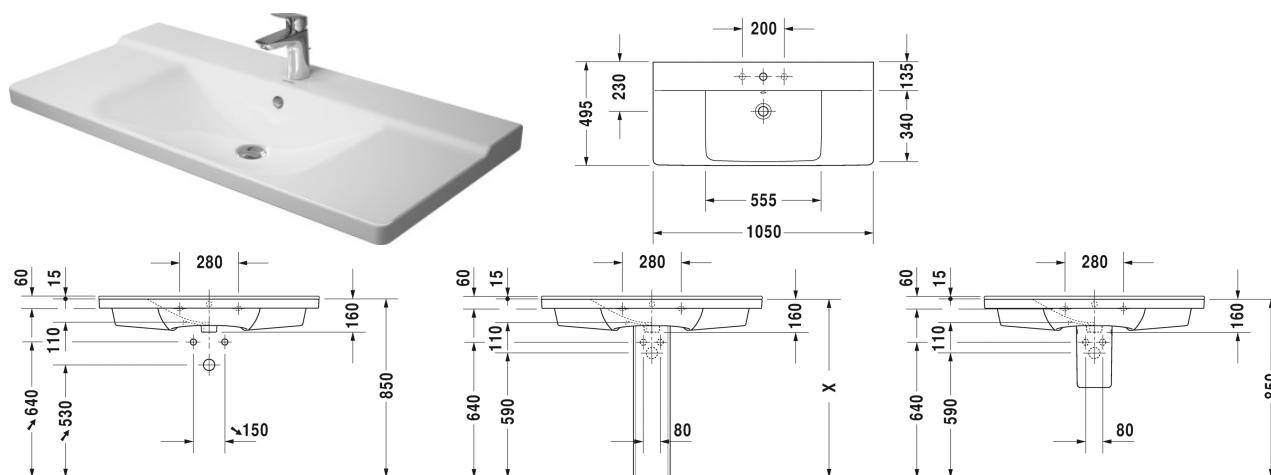

P3 Comforts Washbasin, furniture washbasin # 2332100000 / 2332100030 / 2332100060

|< 1050 mm >|

Washbasin, furniture washbasin	Dimension	Weight	Order number
with overflow, with tap platform, overflow clip chrome included, 1050 mm			
Colors			
00 White Alpin			
Variant			
●	1050 x 495 mm	28,800 kg	2332100000
●●●	1050 x 495 mm	28,800 kg	2332100030
☒	1050 x 495 mm	28,800 kg	2332100060
Sanitary ceramics with the special WonderGliss surface finish will remain clean and attractive-looking for a long time to come. When ordering WonderGliss please add a "1" as eleventh digit to the model number.			
Accessory			
Space saving siphon	1 1/4" mm	0,400 kg	005073
Space saving siphon	1 1/4" mm	0,400 kg	005076
Suitable products			
Vanity unit wall-mounted 1 pull-out compartment, for P3 Comforts # 233210, 233310, 233410, 1020 x 481 mm	1020 x 481 mm		LC6150
Vanity unit wall-mounted 2 drawers, upper drawer including cut-out for siphon and siphon cover, for P3 Comforts # 233210, 1020 x 481 mm	1020 x 481 mm		LC6250
Vanity unit floor-standing 2 pull-out compartments, for P3 Comforts # 233210, 233310, 233410, 1020 x 481 mm	1020 x 481 mm		LC6602

P3 Comforts Washbasin, furniture washbasin # 2332100000 / 2332100030 / 2332100060

|< 1050 mm >|

Vanity unit floor-standing 2 pull-out compartments, plinth with integrated plinth leg (adjustable), for P3 Comforts # 233210, 233310, 233410, 1020 x 481 mm	1020 x 481 mm	LC6614
Siphon cover for # 233155, 233160, 233165, 233265, 233285, 233210, 233212, 233385, 233310, 233312, 233485, 233410, 233412, 170 x 300 mm	170 x 300 mm	085837
Pedestal for # 233155, 233160, 233165, 233265, 233285, 233210, 233212, 233385, 233310, 233312, 233485, 233410, 233412, 175 x 210 mm	175 x 210 mm	085836

All drawings contain the necessary measurements which are subject to standard tolerances. They are stated in mm and are non-binding. Exact measurements, in particular for customised installation scenarios, can only be taken from the finished ceramic piece.