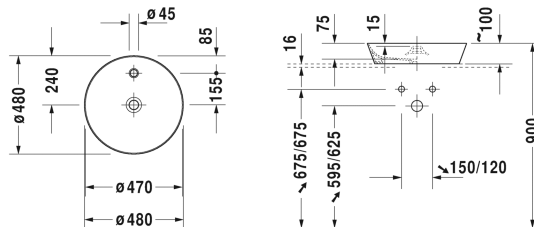

Cape Cod Washbowl # 2328480000

| < ø 480 mm > |

Washbowl	Dimension	Weight	Order number
with tap dome, without overflow, ø 480 mm			
Colors			
00 White Alpin			
Variant			
●	ø 480 mm	6,100 kg	2328480000
Text for invitation of tenders			
Made from DuraCeram			
Sanitary ceramics with the special WonderGliss surface finish will remain clean and attractive-looking for a long time to come. When ordering WonderGliss please add a "1" as eleventh digit to the model number.			
Accessory			
Design Siphon		1,500 kg	005036
Slotted waste for washbasins without overflow	50 mm	0,300 kg	005024
Suitable products			
Vanity unit floor-standing 1 console, 1 Furniture with doors and shelf elements laterally, 1120 x 570 mm	1120 x 570 mm		CC9533
Vanity unit floor-standing 1 console, 1 shelf below, 1120 x 570 mm	1120 x 570 mm		CC9532

All drawings contain the necessary measurements which are subject to standard tolerances. They are stated in mm and are non-binding. Exact measurements, in particular for customised installation scenarios, can only be taken from the finished ceramic piece.