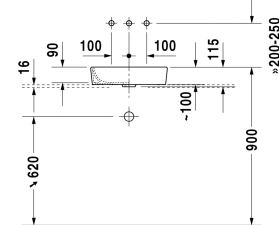

Starck 2 Washbowl # 2321440000

|< 435 millimetre >|

Washbowl	Dimension	Weight	Order number
ground, without overflow, without tap platform, fixings included, 435 millimetre			
Colors			
00 White Alpin			
Variant			
☒	435 x 395 millimetre	7.500 kilogram	2321440000
Sanitary ceramics with the special WonderGliss surface finish will remain clean and attractive-looking for a long time to come. When ordering WonderGliss please add a "1" as eleventh digit to the model number.			
Accessory			
Design Siphon		1.500 kilogram	005036
Slotted waste for washbasins without overflow	50 millimetre	0.300 kilogram	005024
Suitable products			
Console including drawers 2 drawers beneath console, 2 console supports, 1 cut-out central, 800 x 550 millimetre	800 x 550 millimetre		F08521
Console including drawers 1 drawer beneath console, 2 console supports, 1 cut-out central, 1 siphon cover, 600 x 550 millimetre	600 x 550 millimetre		F08520
Console including drawers 3 drawers beneath consoles, 3 console supports, 1 cut-out left side, 1500 x 550 millimetre	1500 x 550 millimetre		F08528
Console including drawers 3 drawers beneath consoles, 3 console supports, 1 cut-out right side, 1500 x 550 millimetre	1500 x 550 millimetre		F08529
Console including drawers 3 drawers beneath consoles, 3 console supports, 2 cut-outs, 1500 x 550 millimetre	1500 x 550 millimetre		F08530
Console including drawers 3 drawers beneath consoles, 3 console supports, 1 siphon cover, 1 cut-out central, 1800 x 550 millimetre	1800 x 550 millimetre		F08531
Console including drawers 3 drawers beneath consoles, 3 console supports, 1 cut-out left side, 1800 x 550 millimetre	1800 x 550 millimetre		F08532

All drawings contain the necessary measurements which are subject to standard tolerances. They are stated in mm and are non-binding. Exact measurements, in particular for customised installation scenarios, can only be taken from the finished ceramic piece.