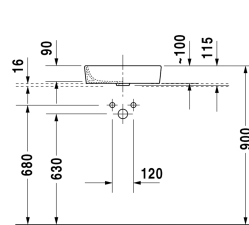

Starck 2 Washbowl # 2321440000

|< 435 millimetre >|

Washbowl	Dimension	Weight	Order number
ground, without overflow, without tap platform, fixings included, 435 millimetre			
Colors			
00 White Alpin			
Variant			
☒	435 x 395 millimetre	7.500 kilogram	2321440000
Sanitary ceramics with the special WonderGliss surface finish will remain clean and attractive-looking for a long time to come. When ordering WonderGliss please add a "1" as eleventh digit to the model number.			
Accessory			
Design Siphon		1.500 kilogram	005036
Slotted waste for washbasins without overflow	50 millimetre	0.300 kilogram	005024
Suitable products			
Console including drawers 2 drawers beneath console, 2 console supports, 1 cut-out central, 800 x 550 millimetre	800 x 550 millimetre		F08521
Console including drawers 1 drawer beneath console, 2 console supports, 1 cut-out central, 1 siphon cover, 600 x 550 millimetre	600 x 550 millimetre		F08520
Console including drawers 3 drawers beneath consoles, 3 console supports, 1 cut-out left side, 1500 x 550 millimetre	1500 x 550 millimetre		F08528
Console including drawers 3 drawers beneath consoles, 3 console supports, 1 cut-out right side, 1500 x 550 millimetre	1500 x 550 millimetre		F08529
Console including drawers 3 drawers beneath consoles, 3 console supports, 2 cut-outs, 1500 x 550 millimetre	1500 x 550 millimetre		F08530
Console including drawers 3 drawers beneath consoles, 3 console supports, 1 siphon cover, 1 cut-out central, 1800 x 550 millimetre	1800 x 550 millimetre		F08531
Console including drawers 3 drawers beneath consoles, 3 console supports, 1 cut-out left side, 1800 x 550 millimetre	1800 x 550 millimetre		F08532

All drawings contain the necessary measurements which are subject to standard tolerances. They are stated in mm and are non-binding. Exact measurements, in particular for customised installation scenarios, can only be taken from the finished ceramic piece.