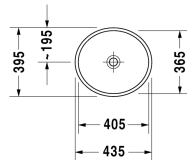

Starck 2 Washbowl # 2321440000

|< 435 millimetre >|

Washbowl	Dimension	Weight	Order number
ground, without overflow, without tap platform, fixings included, 435 millimetre			
Colors			
00 White Alpin			
Variant			
☒	435 x 395 millimetre	7.500 kilogram	2321440000
Sanitary ceramics with the special WonderGliss surface finish will remain clean and attractive-looking for a long time to come. When ordering WonderGliss please add a "1" as eleventh digit to the model number.			
Accessory			
Design Siphon		1.500 kilogram	005036
Slotted waste for washbasins without overflow	50 millimetre	0.300 kilogram	005024
Suitable products			
Console including drawers 2 drawers beneath console, 2 console supports, 1 cut-out central, 800 x 550 millimetre	800 x 550 millimetre		F08521
Console including drawers 1 drawer beneath console, 2 console supports, 1 cut-out central, 1 siphon cover, 600 x 550 millimetre	600 x 550 millimetre		F08520
Console including drawers 3 drawers beneath consoles, 3 console supports, 1 cut-out left side, 1500 x 550 millimetre	1500 x 550 millimetre		F08528
Console including drawers 3 drawers beneath consoles, 3 console supports, 1 cut-out right side, 1500 x 550 millimetre	1500 x 550 millimetre		F08529
Console including drawers 3 drawers beneath consoles, 3 console supports, 2 cut-outs, 1500 x 550 millimetre	1500 x 550 millimetre		F08530
Console including drawers 3 drawers beneath consoles, 3 console supports, 1 siphon cover, 1 cut-out central, 1800 x 550 millimetre	1800 x 550 millimetre		F08531
Console including drawers 3 drawers beneath consoles, 3 console supports, 1 cut-out left side, 1800 x 550 millimetre	1800 x 550 millimetre		F08532