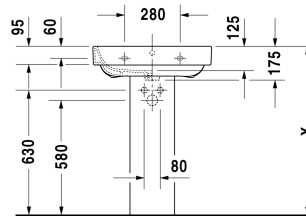

**Happy D.2 Washbasin # 2316600000 / 2316600030 / 2316600060**

| < 600 mm > |

Washbasin	Dimension	Weight	Order number
with overflow, with tap platform, overflow clip chrome included, 600 mm			
<b>Colors</b>			
00 White Alpin			
<b>Variant</b>			
●	600 x 475 mm	19,500 kg	2316600000
● ● ●	600 x 475 mm	19,500 kg	2316600030
☒	600 x 475 mm	19,500 kg	2316600060
Sanitary ceramics with the special WonderGliss surface finish will remain clean and attractive-looking for a long time to come. When ordering WonderGliss please add a "1" as eleventh digit to the model number.			
<b>Accessory</b>			
Design Siphon		1,500 kg	005036
<b>Suitable products</b>			
Siphon cover for # 231680, 231665, 231660, 210 x 310 mm	210 x 310 mm		085828
Pedestal for # 231680, 231665, 231660,			085827

All drawings contain the necessary measurements which are subject to standard tolerances. They are stated in mm and are non-binding. Exact measurements, in particular for customised installation scenarios, can only be taken from the finished ceramic piece.