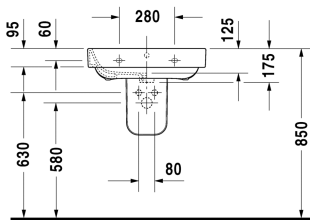

**Happy D.2 Washbasin # 2316600000 / 2316600030 / 2316600060**

| < 600 mm > |

Washbasin	Dimension	Weight	Order number
with overflow, with tap platform, overflow clip chrome included, 600 mm			
<b>Colors</b>			
00 White Alpin			
<b>Variant</b>			
●	600 x 475 mm	19,500 kg	2316600000
● ● ●	600 x 475 mm	19,500 kg	2316600030
☒	600 x 475 mm	19,500 kg	2316600060
Sanitary ceramics with the special WonderGliss surface finish will remain clean and attractive-looking for a long time to come. When ordering WonderGliss please add a "1" as eleventh digit to the model number.			
<b>Accessory</b>			
Design Siphon		1,500 kg	005036
<b>Suitable products</b>			
Siphon cover for # 231680, 231665, 231660, 210 x 310 mm	210 x 310 mm		085828
Pedestal for # 231680, 231665, 231660,			085827

All drawings contain the necessary measurements which are subject to standard tolerances. They are stated in mm and are non-binding. Exact measurements, in particular for customised installation scenarios, can only be taken from the finished ceramic piece.