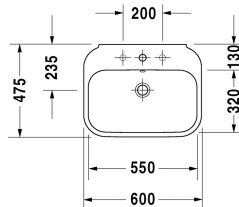

**Happy D.2 Washbasin # 2316600000 / 2316600030 / 2316600060**

| < 600 mm > |

Washbasin	Dimension	Weight	Order number
with overflow, with tap platform, overflow clip chrome included, 600 mm			
<b>Colors</b>			
00 White Alpin			
<b>Variant</b>			
●	600 x 475 mm	19,500 kg	2316600000
● ● ●	600 x 475 mm	19,500 kg	2316600030
☒	600 x 475 mm	19,500 kg	2316600060
Sanitary ceramics with the special WonderGliss surface finish will remain clean and attractive-looking for a long time to come. When ordering WonderGliss please add a "1" as eleventh digit to the model number.			
<b>Accessory</b>			
Design Siphon		1,500 kg	005036
<b>Suitable products</b>			
Siphon cover for # 231680, 231665, 231660, 210 x 310 mm	210 x 310 mm		085828
Pedestal for # 231680, 231665, 231660,			085827

All drawings contain the necessary measurements which are subject to standard tolerances. They are stated in mm and are non-binding. Exact measurements, in particular for customised installation scenarios, can only be taken from the finished ceramic piece.