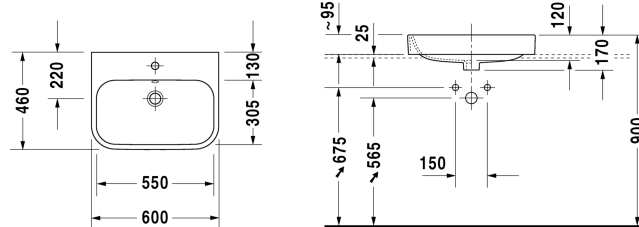

Happy D.2 Above counter basin # 2315600000 / 2315600060

| < 600 mm > |

Above counter basin	Dimension	Weight	Order number
ground, with overflow, with tap platform, back plane unglazed, fixings included, overflow clip chrome included, 600 mm			
Colors			
00 White Alpin			
Variant			
●	600 x 460 mm	16,000 kg	2315600000
⊗	600 x 460 mm	16,000 kg	2315600060
Text for invitation of tenders			
Mounting only in combination with console			
Sanitary ceramics with the special WonderGliss surface finish will remain clean and attractive-looking for a long time to come. When ordering WonderGliss please add a "1" as eleventh digit to the model number.			
Accessory			
Design Siphon		1,500 kg	005036
Suitable products			
Console including drawers 2 drawers beneath console, 2 console supports, 1 cut-out central, 800 x 550 mm	800 x 550 mm		F08521
Console including drawers 3 drawers beneath consoles, 3 console supports, 1 cut-out left side, 1500 x 550 mm	1500 x 550 mm		F08528
Console including drawers 3 drawers beneath consoles, 3 console supports, 1 cut-out right side, 1500 x 550 mm	1500 x 550 mm		F08529
Console including drawers 3 drawers beneath consoles, 3 console supports, 2 cut-outs, 1500 x 550 mm	1500 x 550 mm		F08530
Console including drawers 3 drawers beneath consoles, 3 console supports, 1 siphon cover, 1 cut-out central, 1800 x 550 mm	1800 x 550 mm		F08531
Console including drawers 3 drawers beneath consoles, 3 console supports, 1 cut-out left side, 1800 x 550 mm	1800 x 550 mm		F08532