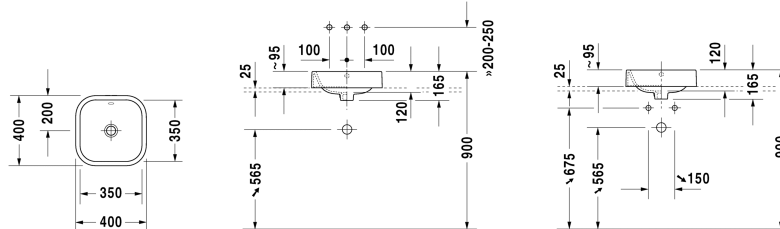

Happy D.2 Washbowl # 2314400000

| < 400 mm > |

Washbowl	Dimension	Weight	Order number
ground, with overflow, without tap platform, fixings included, overflow clip chrome included, 400 mm			
Colors			
00 White Alpin			
Variant			
☒	400 x 400 mm	12,000 kg	2314400000
Sanitary ceramics with the special WonderGliss surface finish will remain clean and attractive-looking for a long time to come. When ordering WonderGliss please add a "1" as eleventh digit to the model number.			
Accessory			
Design Siphon		1,500 kg	005036
Pop-up basin waste with horizontal lever**		0,500 kg	005031
Push-open waste		0,350 kg	005052
Suitable products			
Console including drawers 2 drawers beneath console, 2 console supports, 1 cut-out central, 800 x 550 mm	800 x 550 mm		F08521
Console including drawers 1 drawer beneath console, 2 console supports, 1 cut-out central, 1 siphon cover, 600 x 550 mm	600 x 550 mm		F08520
Console including drawers 3 drawers beneath consoles, 3 console supports, 1 cut-out left side, 1500 x 550 mm	1500 x 550 mm		F08528
Console including drawers 3 drawers beneath consoles, 3 console supports, 1 cut-out right side, 1500 x 550 mm	1500 x 550 mm		F08529
Console including drawers 3 drawers beneath consoles, 3 console supports, 2 cut-outs, 1500 x 550 mm	1500 x 550 mm		F08530
Console including drawers 3 drawers beneath consoles, 3 console supports, 1 siphon cover, 1 cut-out central, 1800 x 550 mm	1800 x 550 mm		F08531

All drawings contain the necessary measurements which are subject to standard tolerances. They are stated in mm and are non-binding. Exact measurements, in particular for customised installation scenarios, can only be taken from the finished ceramic piece.