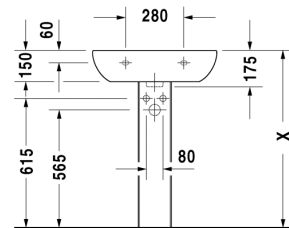

Washbasin # 231060..00 / 231060..30

| < 600 mm > |

D-Code

Washbasin	Dimension	Weight	Order number
with overflow, with tap platform, 600 mm			
Colors			
00 White Alpin			
Variant			
600 mm ○ ● ○	600 x 460 mm	17,800 kg	231060..00
600 mm ● ● ●	600 x 460 mm	17,800 kg	231060..30
Accessories			
Pedestal	-	10,400 kg	086327
Siphon cover	-	5,500 kg	085718
Fixing			
Fixing	ø 10 x 140 mm	0,200 kg	695100

All drawings contain the necessary measurements which are subject to standard tolerances. They are stated in mm and are non-binding. Exact measurements, in particular for customised installation scenarios, can only be taken from the finished ceramic piece.