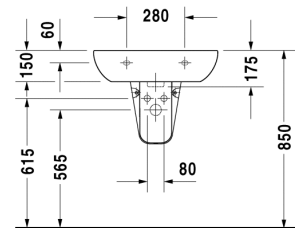

Washbasin # 231060..00 / 231060..30

| < 600 mm > |

D-Code

Washbasin	Dimension	Weight	Order number
with overflow, with tap platform, 600 mm			
Colors			
00 White Alpin			
Variant			
600 mm ○ ● ○	600 x 460 mm	17,800 kg	231060..00
600 mm ● ● ●	600 x 460 mm	17,800 kg	231060..30
Accessories			
Pedestal	-	10,400 kg	086327
Siphon cover	-	5,500 kg	085718
Fixing			
Fixing	ø 10 x 140 mm	0,200 kg	695100

All drawings contain the necessary measurements which are subject to standard tolerances. They are stated in mm and are non-binding. Exact measurements, in particular for customised installation scenarios, can only be taken from the finished ceramic piece.