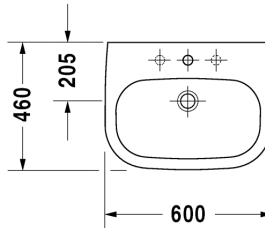

Washbasin # 231060..00 / 231060..30

| < 600 mm > |

D-Code

Washbasin	Dimension	Weight	Order number
with overflow, with tap platform, 600 mm			
Colors			
00 White Alpin			
Variant			
600 mm ○ ● ○	600 x 460 mm	17,800 kg	231060..00
600 mm ● ● ●	600 x 460 mm	17,800 kg	231060..30
Accessories			
Pedestal	-	10,400 kg	086327
Siphon cover	-	5,500 kg	085718
Fixing			
Fixing	ø 10 x 140 mm	0,200 kg	695100

All drawings contain the necessary measurements which are subject to standard tolerances. They are stated in mm and are non-binding. Exact measurements, in particular for customised installation scenarios, can only be taken from the finished ceramic piece.