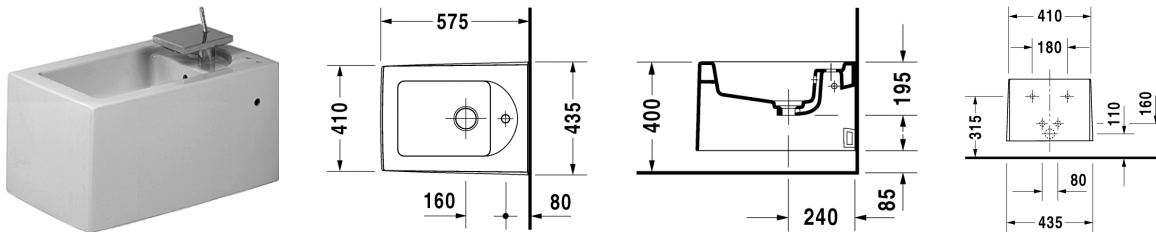

Bidet wall mounted # 226015..00

|< 435 mm >|

Starck X

Bidet wall mounted	Dimension	Weight	Order number
with overflow, with tap platform, Durafix and ceramic covered pop-up waste, included Additional information Durafix for concealed fixation is included in delivery			
Colors			
00 White Alpin			
Variant			
	435 x 575 mm	26,000 kg	226015..00
Accessories			
Siphon for bidet	1 1/4" mm	0,600 kg	005027
Noise reduction gasket	-	0,300 kg	005019
Fixing	Ø 12 x 180 mm	0,200 kg	006500

All drawings contain the necessary measurements which are subject to standard tolerances. They are stated in mm and are non-binding. Exact measurements, in particular for customised installation scenarios, can only be taken from the finished ceramic piece.