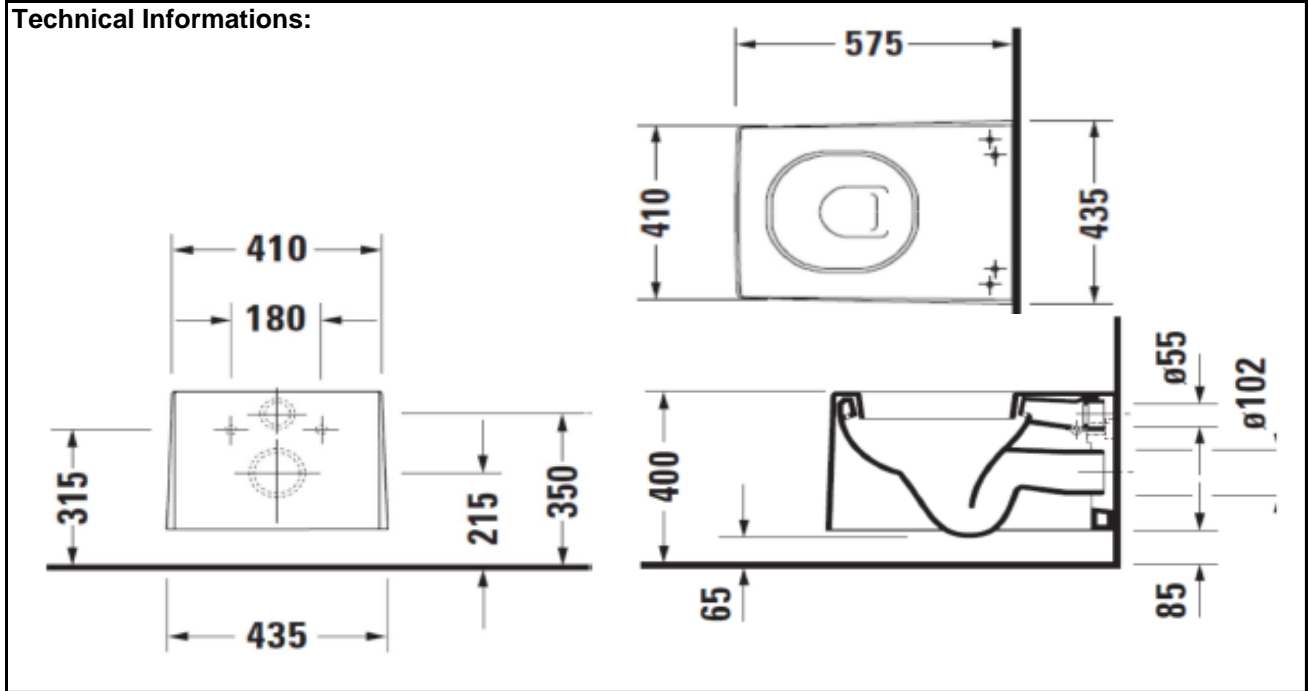

SPECIFICATION SHEET

BRAND:		Product Photo: 
ORIGIN:	Germany	
SERIES:	STARCK X	
PRODUCT DESCRIPTION:	Wall-mount toilet fixings included	
MODEL No.	220409.00001	
FINISH/COLOUR:	White Alpin	
DIMENSIONS:	575mm x 410mm x 400mm	
OPTIONAL MATCHING PARTS:	noise reduction gasket Seat & cover SoftClose	