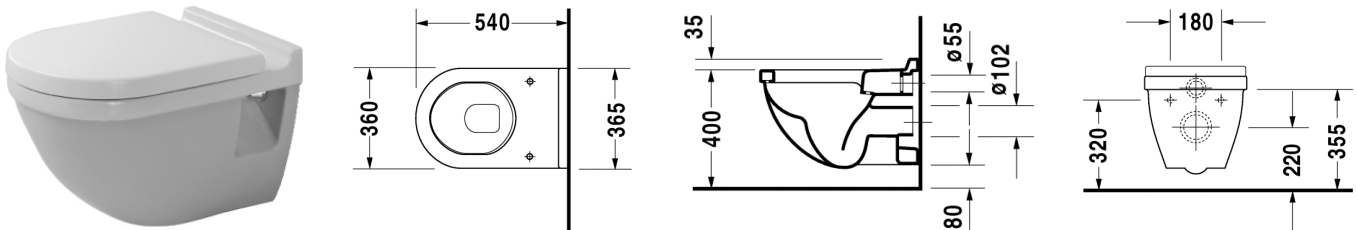

**Toilet wall mounted # 220009..00**

|< 360 mm >|

Starck 3

Toilet wall mounted	Dimension	Weight	Order number
washdown model			
<b>Colors</b>			
00 White Alpin			
<b>Variant</b>			
	360 x 540 mm	26,500 kg	220009..00
<b>Accessories</b>			
Toilet seat and cover	-	2,300 kg	006381
Toilet seat and cover	-	2,700 kg	006389
Noise reduction gasket	-	0,300 kg	005020
<b>Fixing</b>			
Fixing	Ø 12 x 180 mm	0,200 kg	006500

All drawings contain the necessary measurements which are subject to standard tolerances. They are stated in mm and are non-binding. Exact measurements, in particular for customised installation scenarios, can only be taken from the finished ceramic piece.