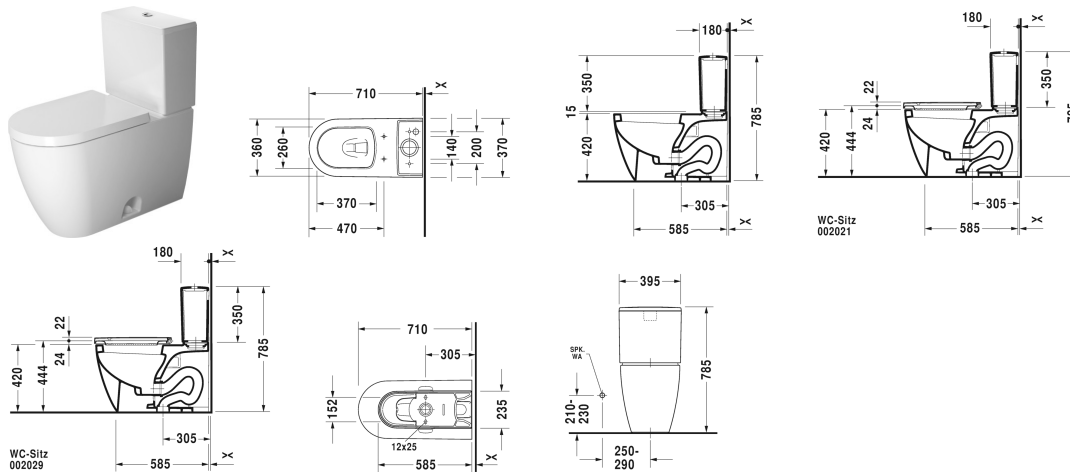

**ME by Starck Two-piece toilet # 217101..00 / 217101..85**

**< 360 millimetre >**

Two-piece toilet	Dimension	Weight	Order number
(without cistern), US-version, elongated with syphonic jet action, 305 mm/12" rough-in, vertical outlet			
<b>Colors</b>			
00 White Alpin 20 HygieneGlaze (an antibacterial ceramic glaze that provides almost indefinite effectiveness)			
<b>Variant</b>			
♣ 1,32/0,92 gpf (5/3,5 lpf)	360 x 710 millimetre	46.000 kilogram	217101..00
♣ 1,28 gpf (4,8 lpf)	360 x 710 millimetre	46.000 kilogram	217101..85
<b>Accessory</b>			
Mounting set for One-piece and Two-piece toilets, 1/2", ASIA-version		0.480 kilogram	001416
Mounting set for One-piece and Two-piece toilets, Outflow 3/8" - external thread, Wall Connection 1/2" - internal thread, 1/2", US-version		0.480 kilogram	001417
<b>Suitable products</b>			
Cistern for bottom left supply, 390 x 180 millimetre	390 x 180 millimetre		093820
Toilet seat and cover elongated, hinges stainless steel, without soft closure,			002021
Toilet seat and cover removable, elongated, hinges stainless steel, with soft closure,			002029