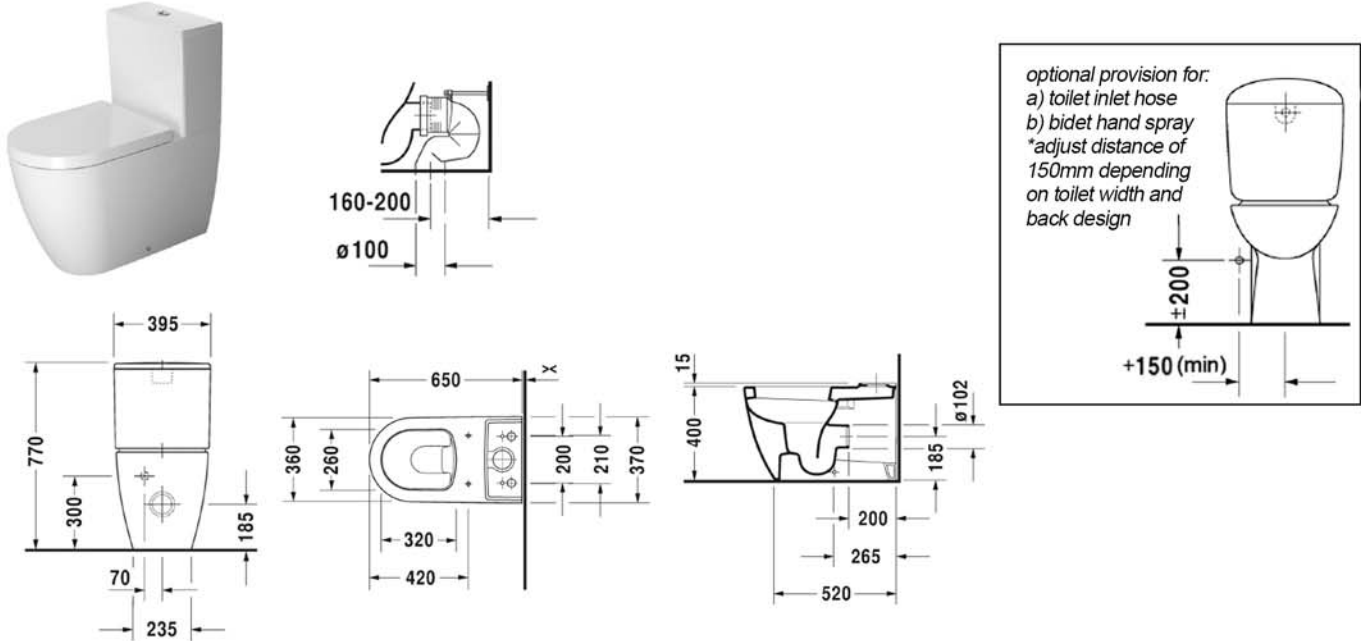

ME by Starck Toilet close-coupled # 2170090092

Toilet close-coupled	Dimension	Weight	Order number
(without tank), washdown model, Outlet for Vario connector set, for horizontal and vertical outlet, length adjustable from 2 3/4" - 6 3/4", and vario connecting bend, vertical outlet from 6 1/4" - 7 7/8", hardware included			
Colors			
00 White 20 HygieneGlaze (an antibacterial ceramic glaze that provides almost indefinite effectiveness)			
Variant			
◆ 1.6/0.8 gpf	14 5/8" x 25 5/8" Inch	78 lb	2170090092
Sanitary ceramics with the special WonderGliss surface finish will remain clean and attractive-looking for a long time to come. When ordering WonderGliss please add a "1" as eleventh digit to the model number.			
Vario connecting bend for vertical outlet		1.5 lb	899025
Suitable products			
Tank with Dual Flush mechanism, Chrome, for bottom left supply, 15 3/8" x 7 1/8" Inch	15 3/8" x 7 1/8" Inch		093810
Toilet seat and cover hinges stainless steel, without slow close,			002011
Toilet seat and cover removable, hinges stainless steel, with slow close,			002019