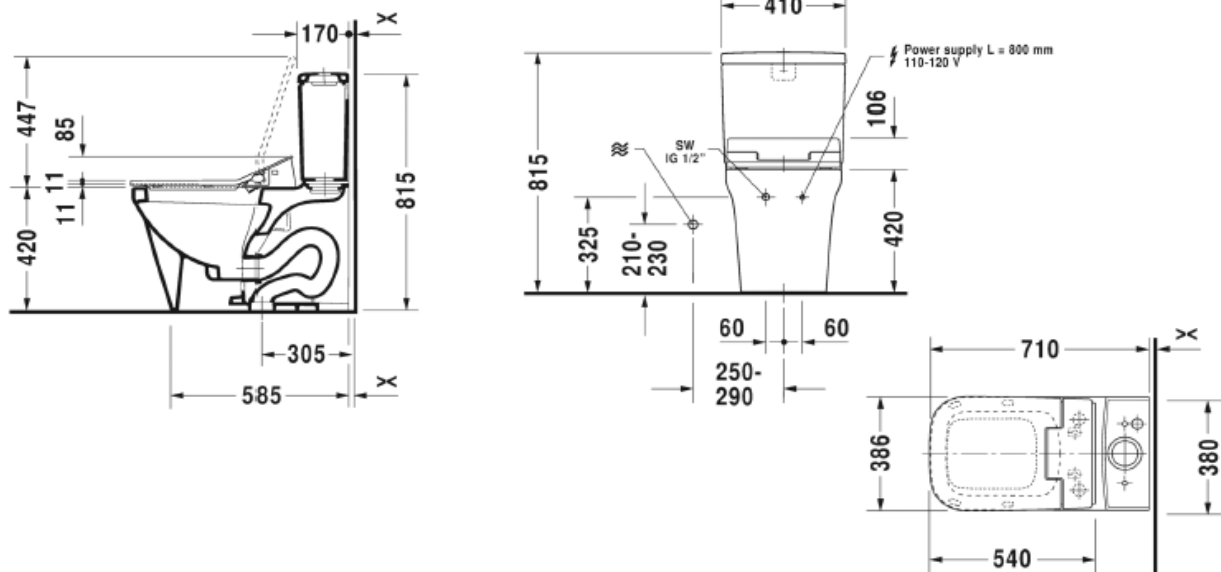

SPECIFICATION SHEET

BRAND:		Product Photo:
ORIGIN:	Germany	
SERIES:	P3 COMFORTS by PHOENIX DESIGN	
PRODUCT DESCRIPTION:	2pc close coupled US type toilet	
MODEL No.	216851.0085	
FINISH/COLOUR:	White Alpin	
DIMENSIONS:	710mm x 410mm x 815mm	
OPTIONAL MATCHING PARTS:		

Technical Informations:

REMINDER:	Pipe flushing must be done before faucets are installed. Failure to do so voids the warranty.
	Do not use cleaners containing abrasive cleansers, ammonia, bleach, acids, waxes, alcohol, solvents or other products not recommended for chrome.
	All information is for reference only, installation shall always be based on the actual product delivered.