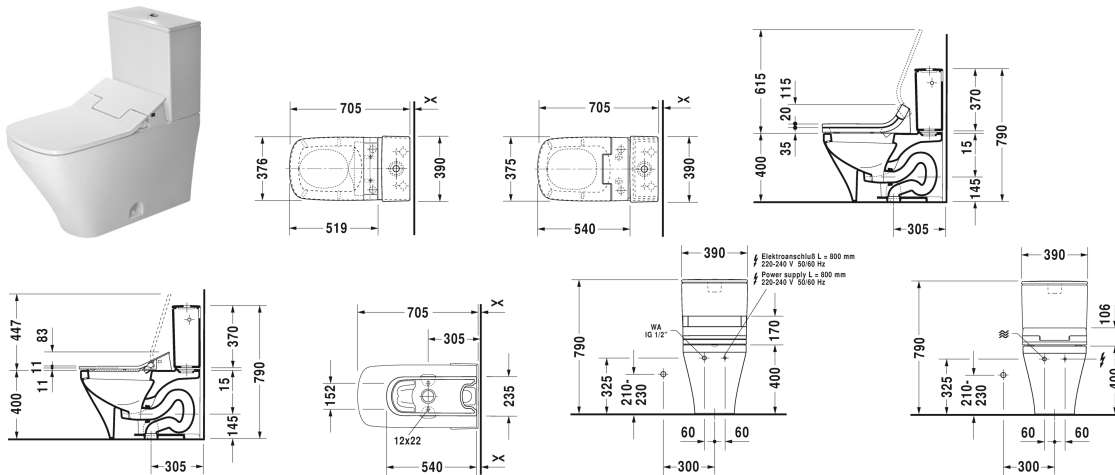

**DuraStyle Two-piece toilet # 216051..00 / 216051..85**

| < 385 mm > |

Two-piece toilet	Dimension	Weight	Order number
US-version, elongated with syphonic jet action, only in combination with SensoWash, 305 mm/12" rough-in, connecting elements for SensoWash with concealed connections included, vertical outlet			
<b>Colors</b>			
00 White Alpin 20 HygieneGlaze (an antibacterial ceramic glaze that provides almost indefinite effectiveness)			
<b>Variant</b>			
◆ 1,32/0,92 gpf (5/3,5 lpf), with dual flush piston valve, top flush	385 x 700 mm	41.700 kilogram	216051..00
◆ 1,28 gpf (4,8 lpf), with Single Flush piston valve, top flush	385 x 700 mm	41.700 kilogram	216051..85
Sanitary ceramics with the special WonderGliss surface finish will remain clean and attractive-looking for a long time to come. When ordering WonderGliss please add a "1" as eleventh digit to the model number.			
<b>Accessory</b>			
Mounting set for One-piece and Two-piece toilets, 1/2", ASIA-version		0.480 kilogram	001416
Mounting set for One-piece and Two-piece toilets, Outflow 3/8" - external thread, Wall Connection 1/2" - internal thread, 1/2", US-version		0.480 kilogram	001417
<b>Suitable products</b>			
Cistern for bottom left supply, 390 x 170 mm	390 x 170 mm		093520