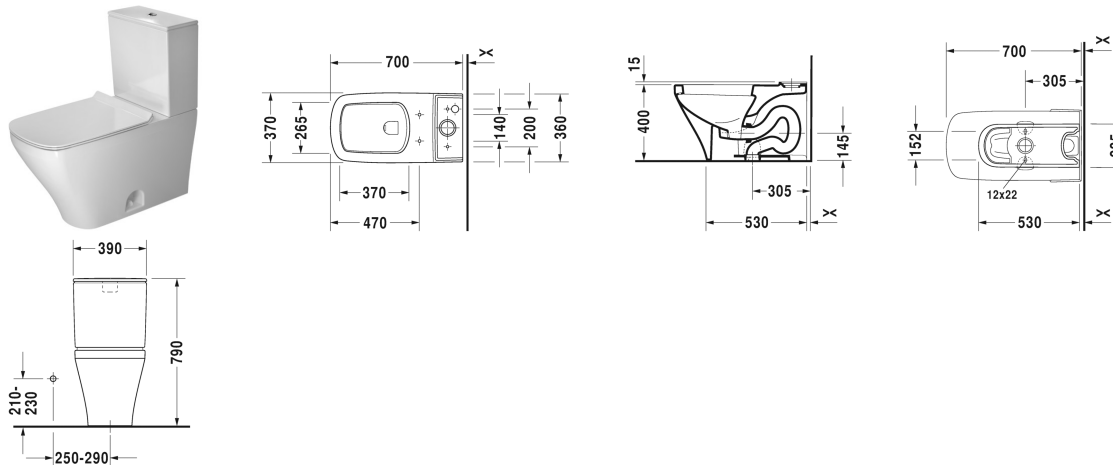

DuraStyle Two-piece toilet # 2160010000 / 2160010085

| < 360 mm > |

Two-piece toilet	Dimension	Weight	Order number
(without cistern), US-version, elongated with syphonic jet action, 305 mm/12" rough-in, vertical outlet			
Colors			
00 White Alpin			
Variant			
◆ 1,32/0,92 gpf (5/3,5 lpf), with dual flush piston valve, top flush	360 x 700 mm	41,700 kg	2160010000
◆ 1,28 gpf (4,8 lpf), with Single Flush piston valve, top flush	360 x 700 mm	41,700 kg	2160010085
Sanitary ceramics with the special WonderGliss surface finish will remain clean and attractive-looking for a long time to come. When ordering WonderGliss please add a "1" as eleventh digit to the model number.			
Accessory			
Mounting set for One-piece and Two-piece toilets, 1/2", ASIA-version		0,480 kg	001416
Mounting set for One-piece and Two-piece toilets, 1/2", US-version		0,480 kg	001417
Suitable products			
Toilet seat and cover removable, elongated, hinges stainless steel, without soft closure,			006051
Toilet seat and cover removable, elongated, hinges stainless steel, with soft closure,			006059
Cistern for bottom left supply, 390 x 170 mm	390 x 170 mm		093520

DuraStyle Two-piece toilet # 2160010000 / 2160010085

|< 360 mm >|

All drawings contain the necessary measurements which are subject to standard tolerances. They are stated in mm and are non-binding. Exact measurements, in particular for customised installation scenarios, can only be taken from the finished ceramic piece.