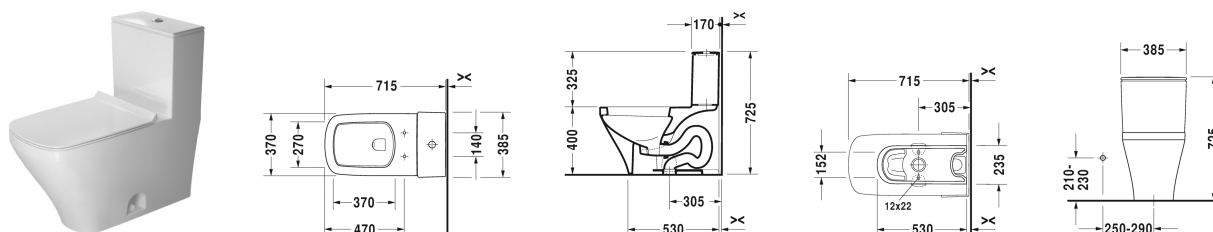

DuraStyle One-piece toilet # 2157010005 / 2157010085

| < 370 mm > |

One-piece toilet	Dimension	Weight	Order number
US-version, elongated with syphonic jet action, 305 mm/12" rough-in, vertical outlet			
Colors			
00 White Alpin			
Variant			
◆ 1,32/0,92 gpf (5/3,5 lpf), with dual flush piston valve, top flush	370 x 720 mm	55,000 kg	2157010005
◆ 1,28 gpf (4,8 lpf), with Single Flush piston valve, top flush	370 x 720 mm	55,000 kg	2157010085
Sanitary ceramics with the special WonderGliss surface finish will remain clean and attractive-looking for a long time to come. When ordering WonderGliss please add a "1" as eleventh digit to the model number.			
Accessory			
Mounting set for One-piece and Two-piece toilets, 1/2", ASIA-version		0,480 kg	001416
Mounting set for One-piece and Two-piece toilets, 1/2", US-version		0,480 kg	001417
Suitable products			
Toilet seat and cover removable, elongated, hinges stainless steel, without soft closure,			006051
Toilet seat and cover removable, elongated, hinges stainless steel, with soft closure,			006059

All drawings contain the necessary measurements which are subject to standard tolerances. They are stated in mm and are non-binding. Exact measurements, in particular for customised installation scenarios, can only be taken from the finished ceramic piece.