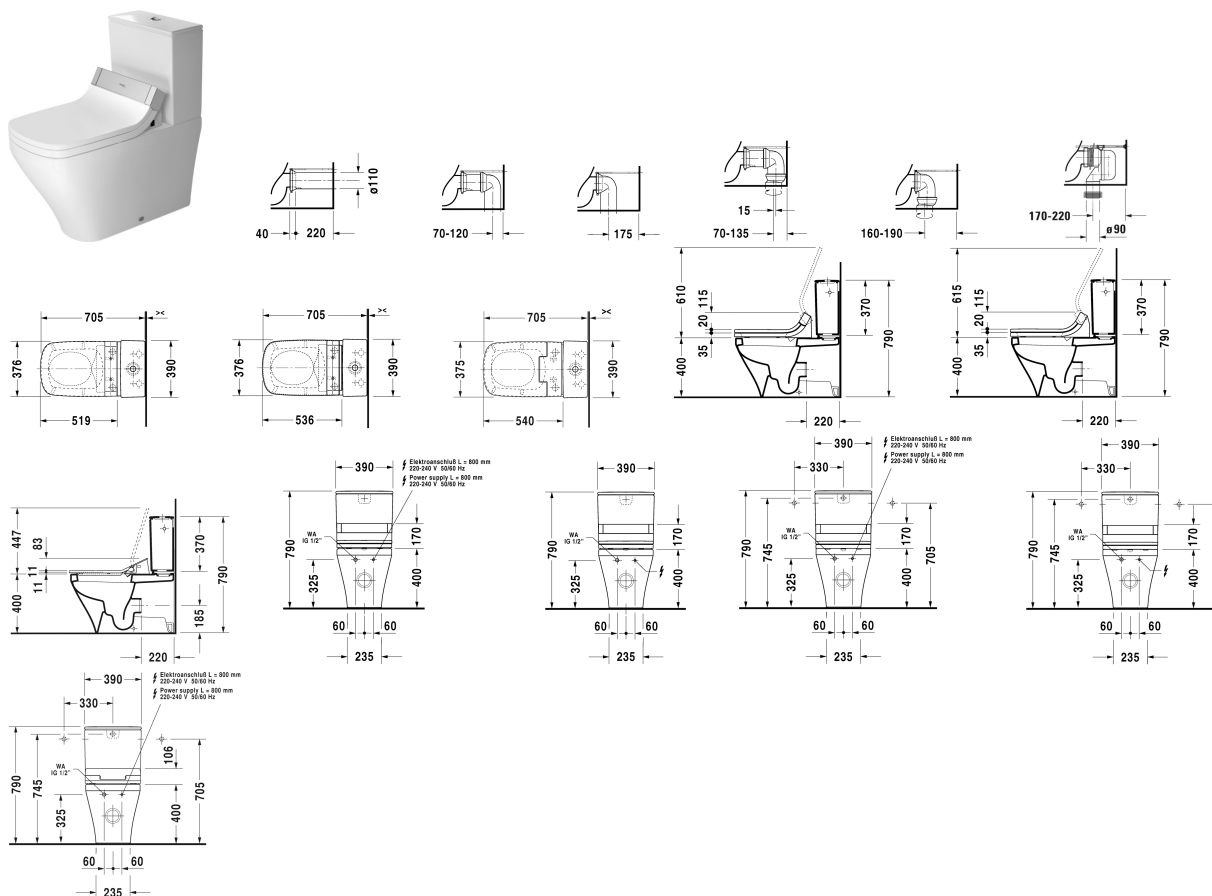

DuraStyle Toilet close-coupled # 215659..00

| < 370 mm > |

Toilet close-coupled	Dimension	Weight	Order number
(without cistern), only in combination with SensoWash, washdown model, Outlet for Vario connector set, for horizontal and vertical outlet, length adjustable from 70 - 190 mm, and vario connecting bend, vertical outlet from 170 - 220 mm, connecting elements for SensoWash with concealed connections included, fixings included, EWL class 1			
Colors			
00 White Alpin 20 HygieneGlaze (an antibacterial ceramic glaze that provides almost indefinite effectiveness)			
Variant			
◆ 4,5 l	370 x 700 mm	41.300 kilogram	215659..00