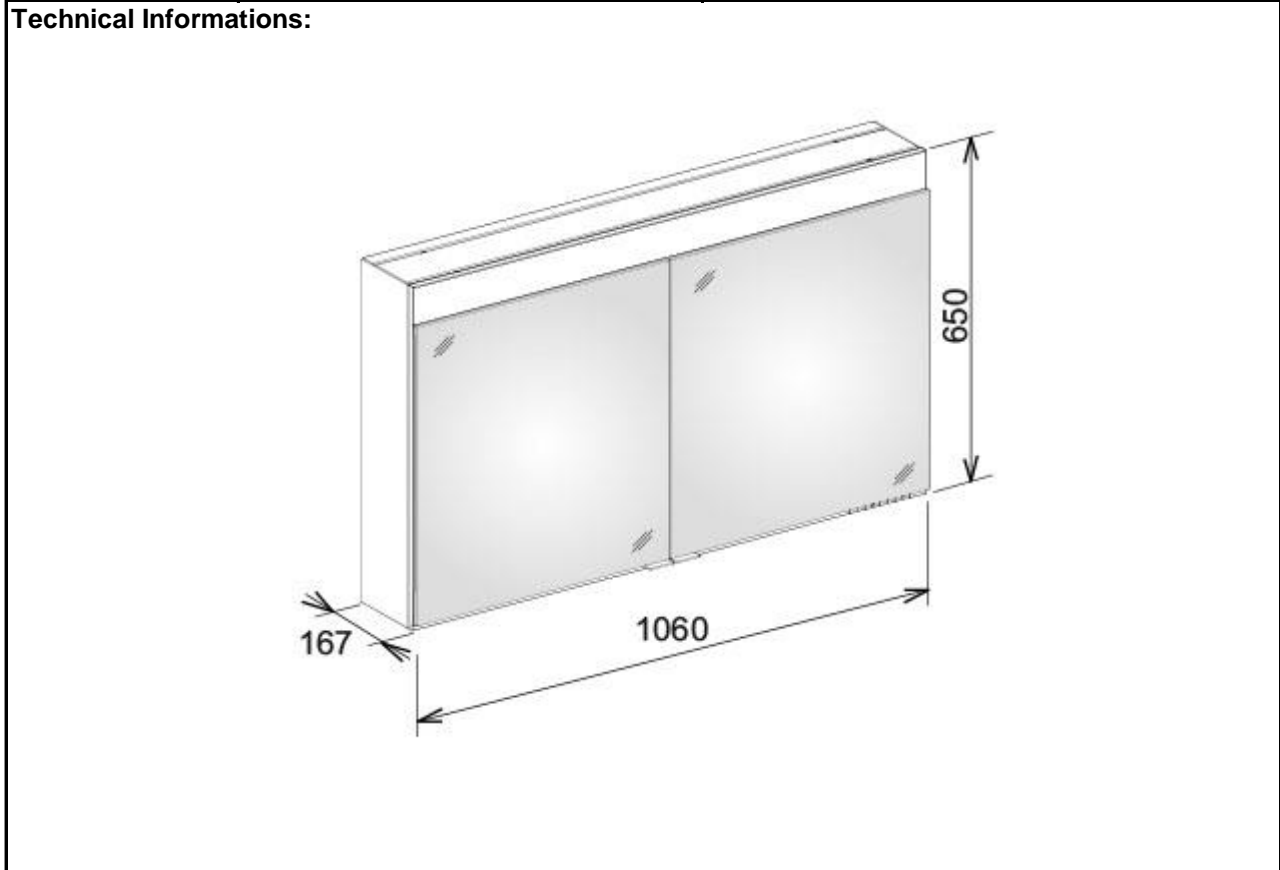

SPECIFICATION SHEET - bathroom accessories

BRAND:	KEUCO	Product Photo: 
ORIGIN:	Germany	
SERIES:	ED400	
PRODUCT DESCRIPTION:	Mirror cabinet wall hung with mirror heating 2 hinged 2-sided crystal mirrored door Interior rear wall mirrored Adjustable light color from warm white to daylight Key panel with capacitive touch sensor LED 39w infinitely dimmable	
MODEL No.	21552 171301	
FINISH/COLOUR:	Silver Anodized	
DIMENSIONS:	1060mm x 167mm x 650mm	
OPTIONAL MATCHING PARTS:		