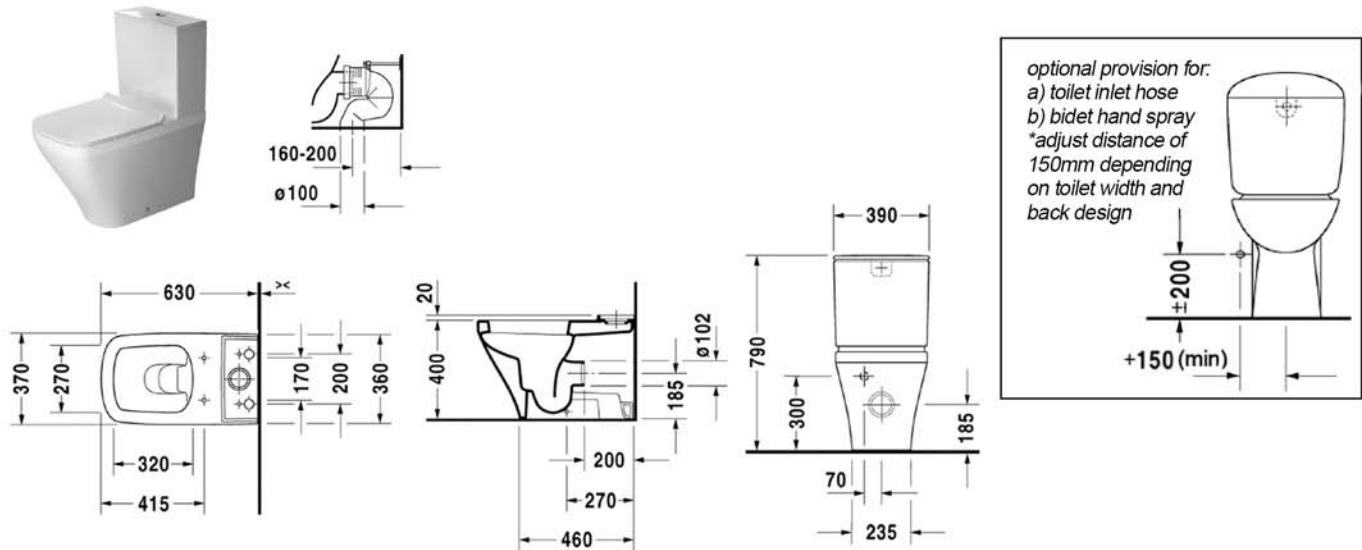

DuraStyle Toilet close-coupled # 2155090000

| < 370 mm > |

Toilet close-coupled	Dimension	Weight	Order number
washdown model, (without cistern), Outlet for Vario connector set, for horizontal and vertical outlet, length adjustable from 70 - 170 mm, and vario connecting bend, vertical outlet from 160 - 200 mm, fixings included, EWL class 1			
Colors			
00 White Alpin			
Variant			
▲ 4,5 l	370 x 630 mm	30,500 kg	2155090000
Sanitary ceramics with the special WonderGliss surface finish will remain clean and attractive-looking for a long time to come. When ordering WonderGliss please add a "1" as eleventh digit to the model number.			
Accessory			
Vario connecting bend for vertical outlet	Ø 100 mm	0,700 kg	899025
Suitable products			
Toilet seat and cover hinges stainless steel, without soft closure,			006371
Cistern with Dual Flush mechanism, chrome, for side supply, 390 x 170 mm	390 x 170 mm		093500