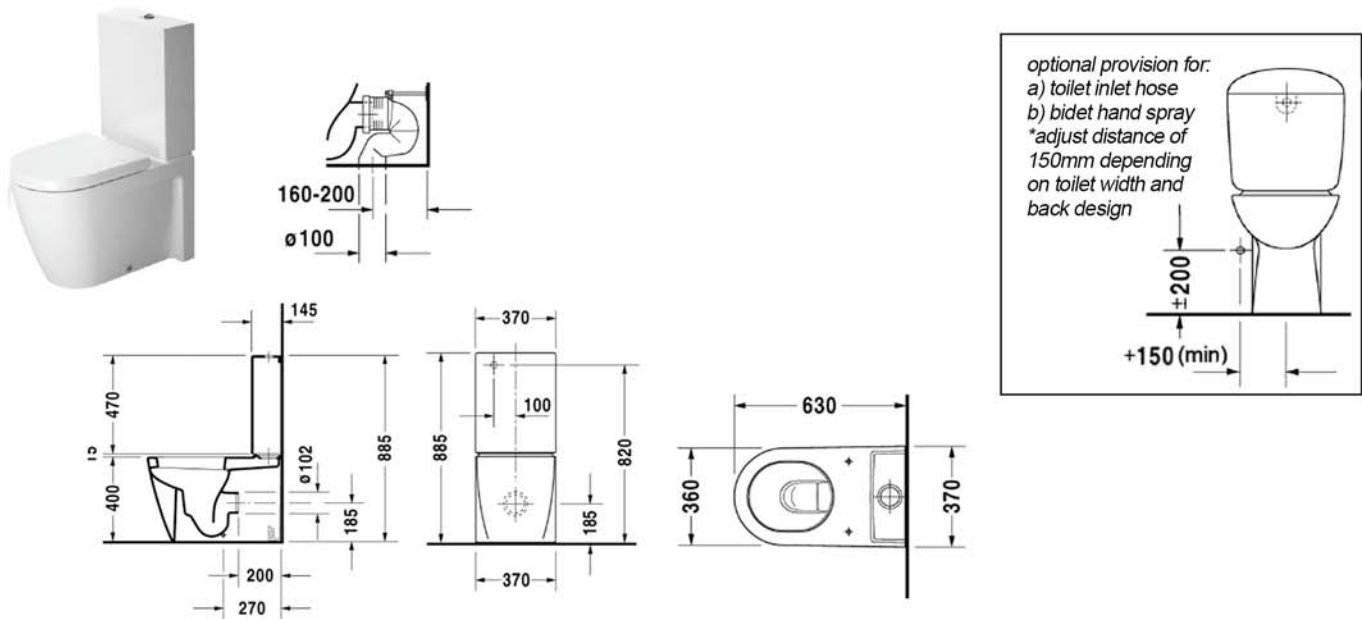

Toilet close-coupled # 2145090000

| < 370 mm > |

Toilet close-coupled	Dimension	Weight	Order number
washdown model, (without cistern), Outlet for Vario connector set, for horizontal and vertical outlet, length adjustable from 70 - 200 mm, and vario connecting bend, vertical outlet from 160 - 200 mm, fixings included, EWL class 1			
Colors			
00 White Alpin			
Variant			
◆ 4,5 litre flush	370 x 630 mm	36,000 kg	2145090000
Sanitary ceramics with the special WonderGliss surface finish will remain clean and attractive-looking for a long time to come. When ordering WonderGliss please add a "1" as eleventh digit to the model number.			
Accessory			
Vario connecting bend for vertical outlet	Ø 100 mm	0,700 kg	899025
Suitable products			
Cistern with Dual Flush mechanism, chrome, concealed left supply, 370 x 145 mm	370 x 145 mm		093300
Toilet seat and cover hinges stainless steel, with automatic closure, removable,			006989
Toilet seat and cover hinges stainless steel, without automatic closure,			006981

All drawings contain the necessary measurements which are subject to standard tolerances. Exact measurements, in particular for

REMINDER:	Pipe flushing must be done before faucets are installed. Failure to do so voids the warranty.
	Do not use cleaners containing abrasive cleansers, ammonia, bleach, acids, waxes, alcohol, solvents or other products not recommended for chrome.
	All information is for reference only, installation shall always be based on the actual product delivered.