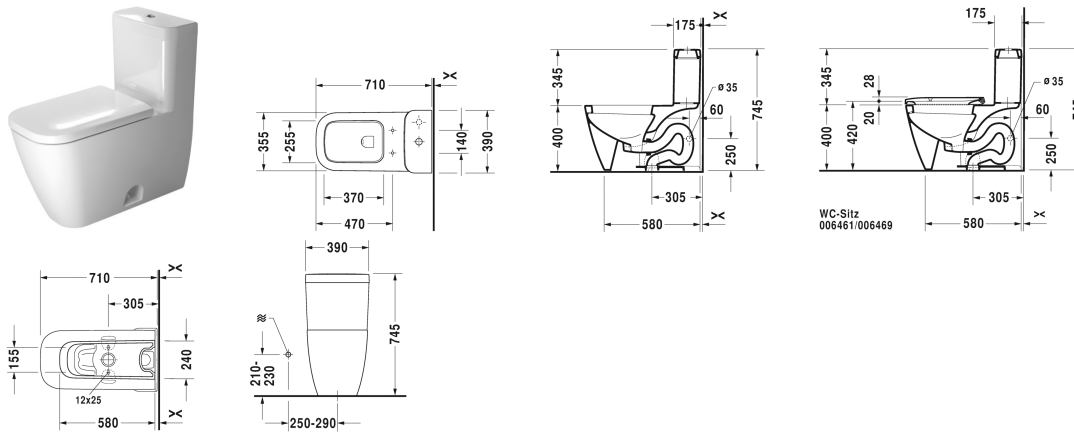

Happy D.2 One-piece toilet # 212101..01

| < 390 millimetre > |

One-piece toilet	Dimension	Weight	Order number
US-version, elongated with syphonic jet action, 305 mm/12" rough-in, with dual flush piston valve, top flush, vertical outlet, 1,32/0,92 gpf (5/3,5 lpf)			
Colors			
00 White Alpin 20 HygieneGlaze (an antibacterial ceramic glaze that provides almost indefinite effectiveness)			
Variant			
♠	390 x 710 millimetre	57.000 kilogram	212101..01
Sanitary ceramics with the special WonderGliss surface finish will remain clean and attractive-looking for a long time to come. When ordering WonderGliss please add a "1" as eleventh digit to the model number.			
Accessory			
Mounting set for One-piece and Two-piece toilets, Outflow 3/8" - external thread, Wall Connection 1/2" - internal thread, 1/2", US-version		0.480 kilogram	001431
Mounting set for One-piece and Two-piece toilets, 1/2", ASIA-version		0.480 kilogram	001418
Suitable products			
Toilet seat and cover removable, hinges stainless steel, elongated, without soft closure,			006461
Toilet seat and cover hinges stainless steel, elongated, with soft closure,			006469