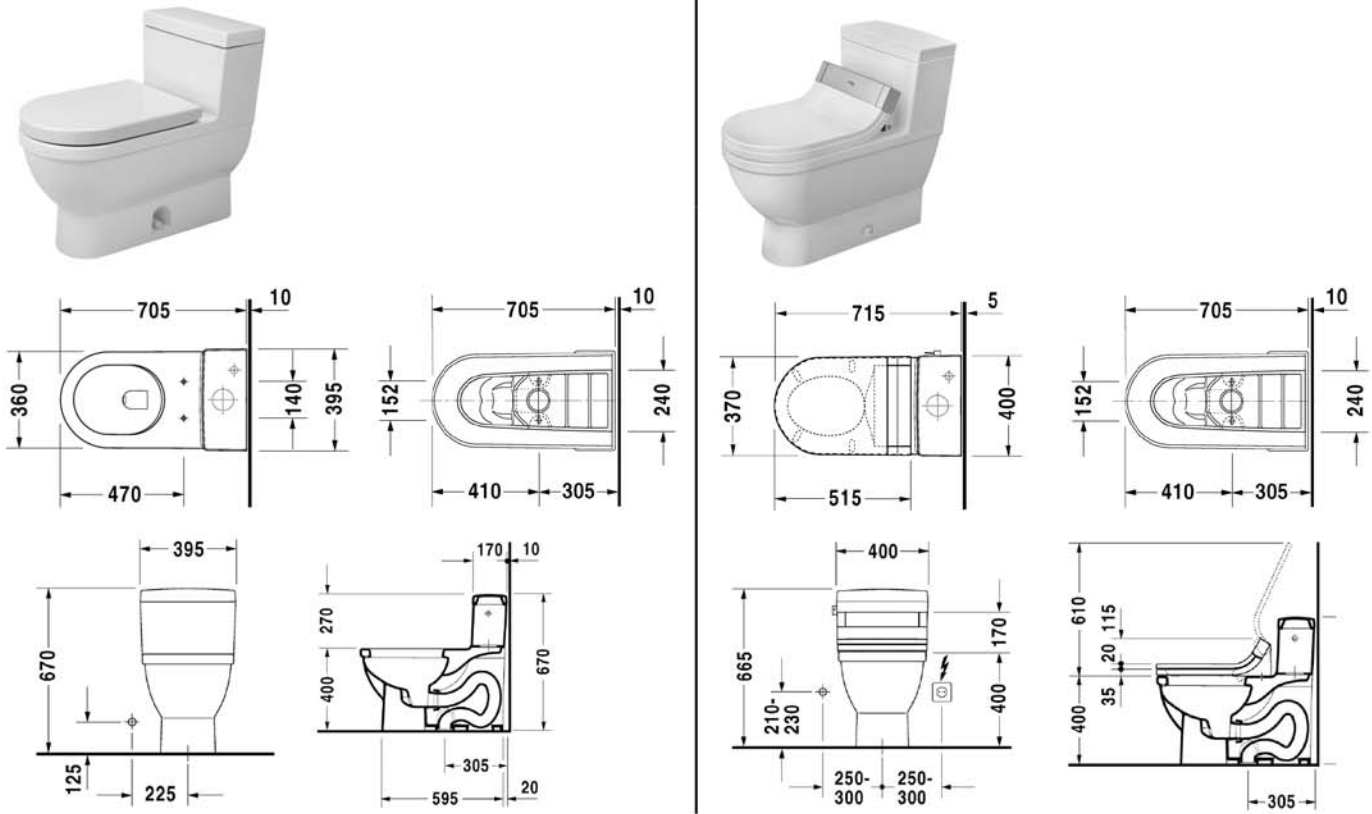

**One-piece toilet # 212001..01**

|< 370 mm >|

Starck 3

Toilet with Duravit SENSOWASH 610000.00204

One-piece toilet	Dimension	Weight	Order number
US-version, elongated with syphonic jet action, 1,28 gpf (4,8 liters), 305 mm/12" rough-in, with Single Flush mechanism, with side lever, 3"/80 mm flapper valve, vertical outlet			
<b>Colors</b>			
00 White Alpin			
<b>Variant</b>			
	370 x 715 mm	-	212001..01
<b>Accessories</b>			
Toilet seat and cover	-	2,000 kg	006339

All drawings contain the necessary measurements which are subject to standard tolerances. They are stated in mm and are non-binding. Exact measurements, in particular for customised installation scenarios, can only be taken from the finished ceramic piece.