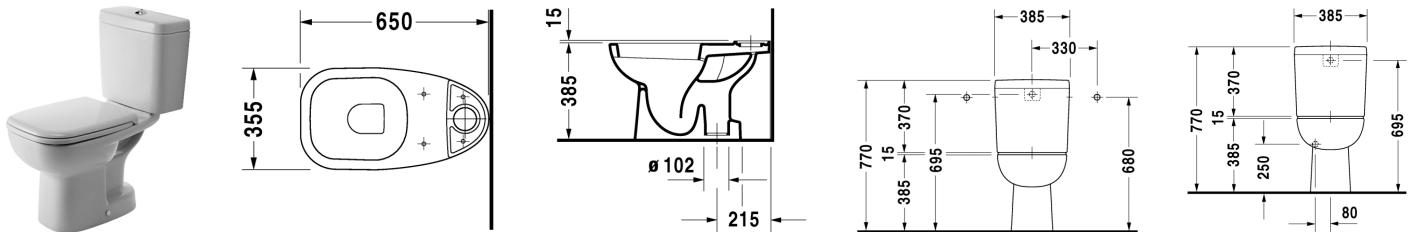

Toilet close-coupled # 211101..00

|< 355 mm >|

D-Code

Toilet close-coupled	Dimension	Weight	Order number
washdown model, (without cistern), vertical outlet, fixings included			
Colors			
00 White Alpin			
Variant			
	355 x 650 mm	22,000 kg	211101..00
Accessories			
Cistern	385 x 170 mm	12,500 kg	092700
Toilet seat and cover	-	2,640 kg	006739
Cistern	385 x 170 mm	12,500 kg	092710
Toilet seat and cover	-	2,420 kg	006731

All drawings contain the necessary measurements which are subject to standard tolerances. They are stated in mm and are non-binding. Exact measurements, in particular for customised installation scenarios, can only be taken from the finished ceramic piece.